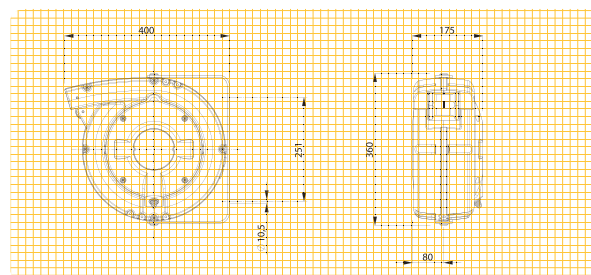

DIMENSIONS

OPTIONAL

ART. 949/PR Optional device to fasten the pivoting bracket.
/ Dispositif optional pour rendre fixe le support de fixation.
/ Feststellvorrichtung, als optional lieferbar, um die Befestigungsbügel zu fixieren. / Dispositivo opcional para mantener fija la abrazadera de fijación.

ART. 953 Roller-cable guide, necessary for ceiling applications. / Dispositif guide-cable à rouleaux, indispensable pour installations au plafond. / Rollenmundstück, nötig für Deckenmontage. / Boca guidacables con rodillos, indispensable para instalacion en suelos.

SERIE 813 HOSE REEL