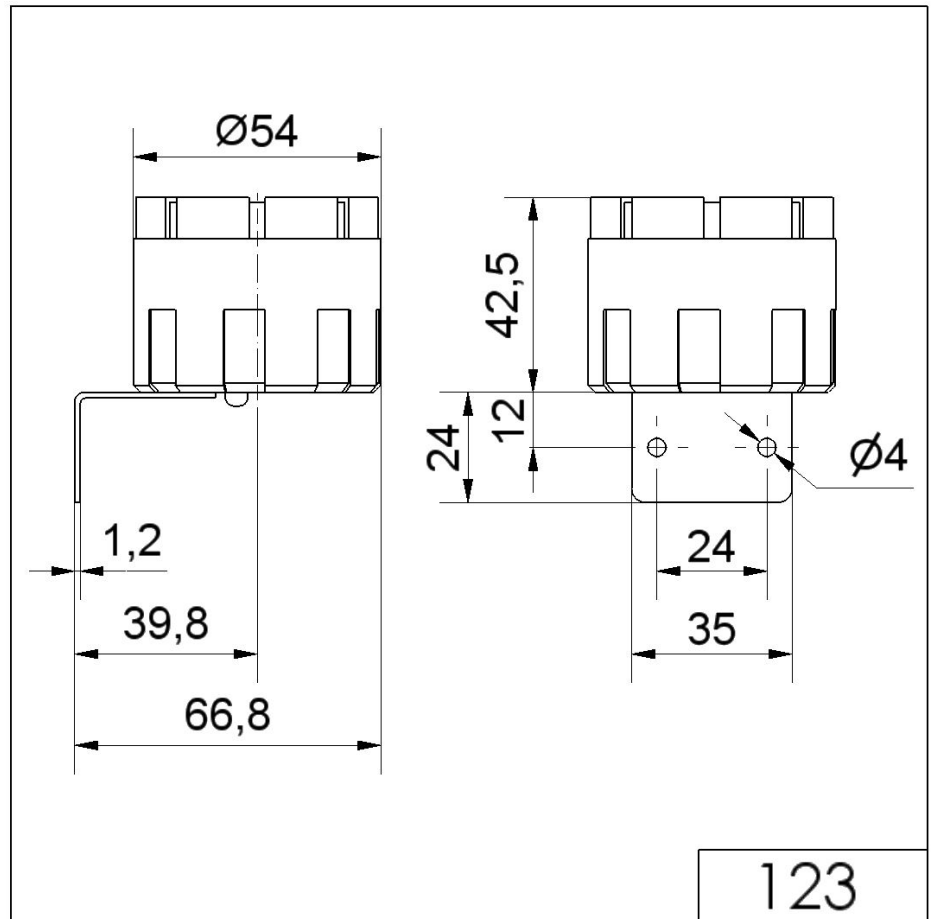

Midi Horns and Sirens / Electronic Siren 123

Electr. Siren WM alternating 24VDC BK

DRAWING

123

For additional installation and mounting information, refer to the appropriate user guide at www.werma.com. This printed copy is for information only and is subject to alteration.