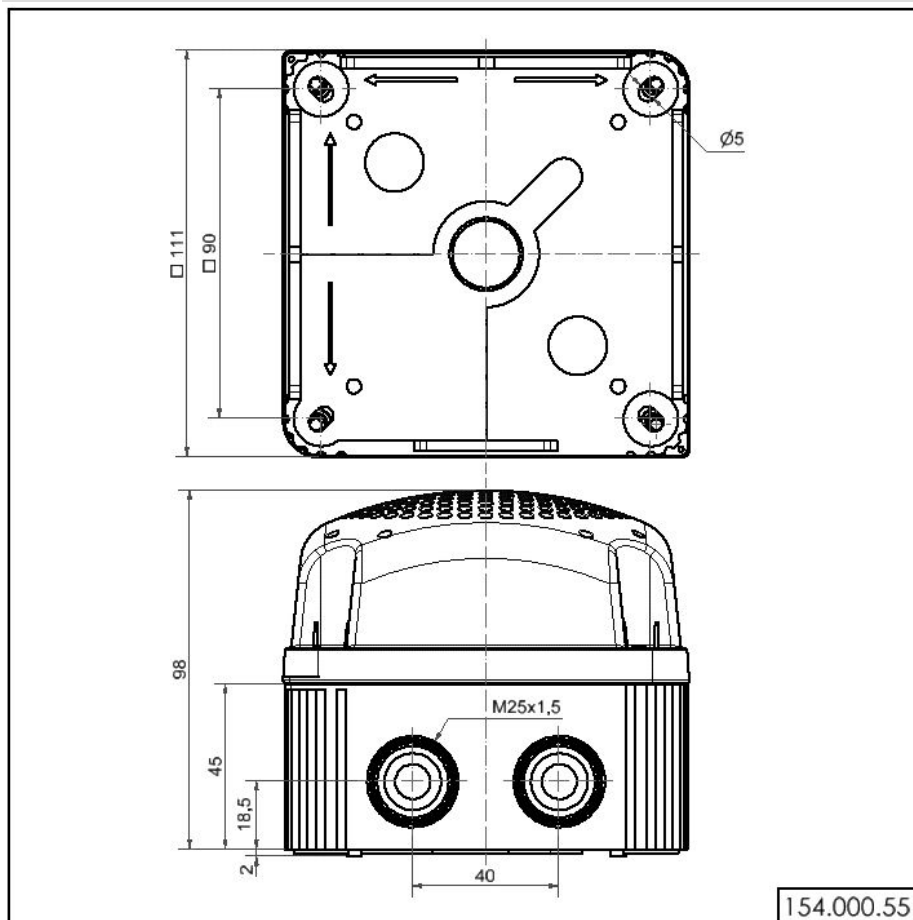

Horns and Sirens / Vocal alarm

Vocal alarm WM 24VDC BK

DRAWING

! For additional installation and mounting information, refer to the appropriate user guide at www.werma.com. This printed copy is for information only and is subject to alteration.