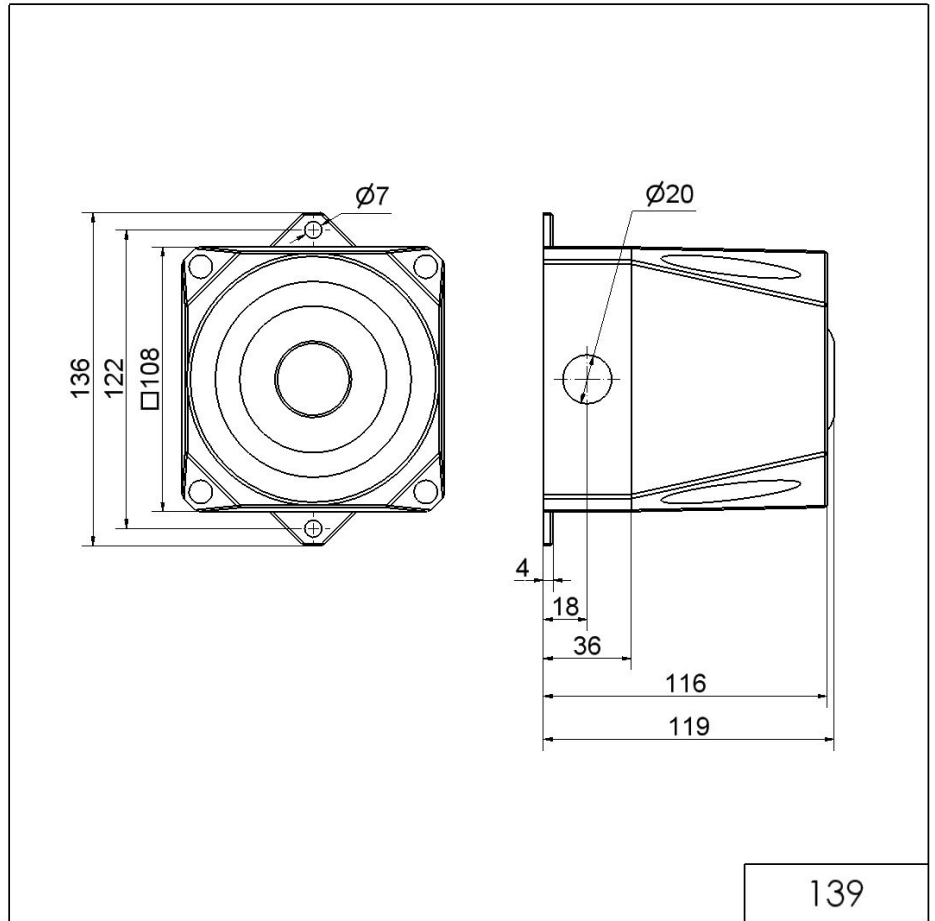

Horns and Sirens / Heavy-Duty multi-tone sounder
Multi-t.sounder WM 32 tne 9-60VDC GY

DRAWING

! For additional installation and mounting information, refer to the appropriate user guide at www.werma.com. This printed copy is for information only and is subject to alteration.