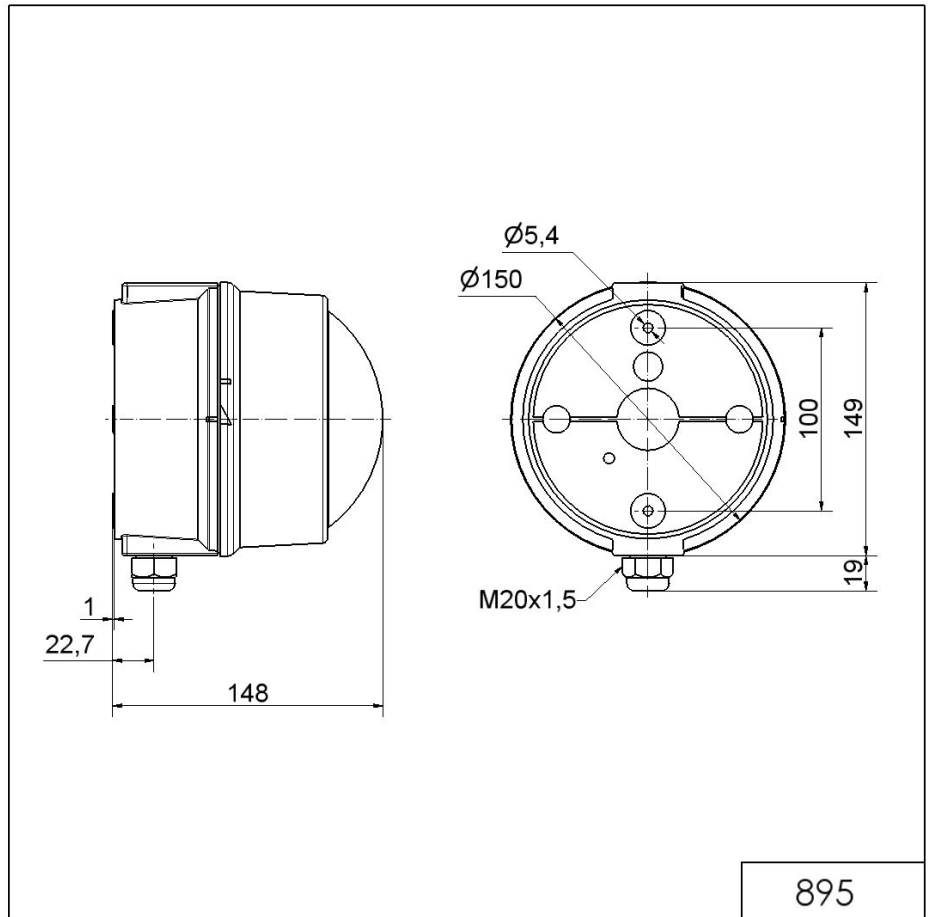

Midi free-standing Beacons / Permanent Light 895

Permanent Beacon BWM 12-230VAC/DC BU

DRAWING

! For additional installation and mounting information, refer to the appropriate user guide at www.werma.com. This printed copy is for information only and is subject to alteration.