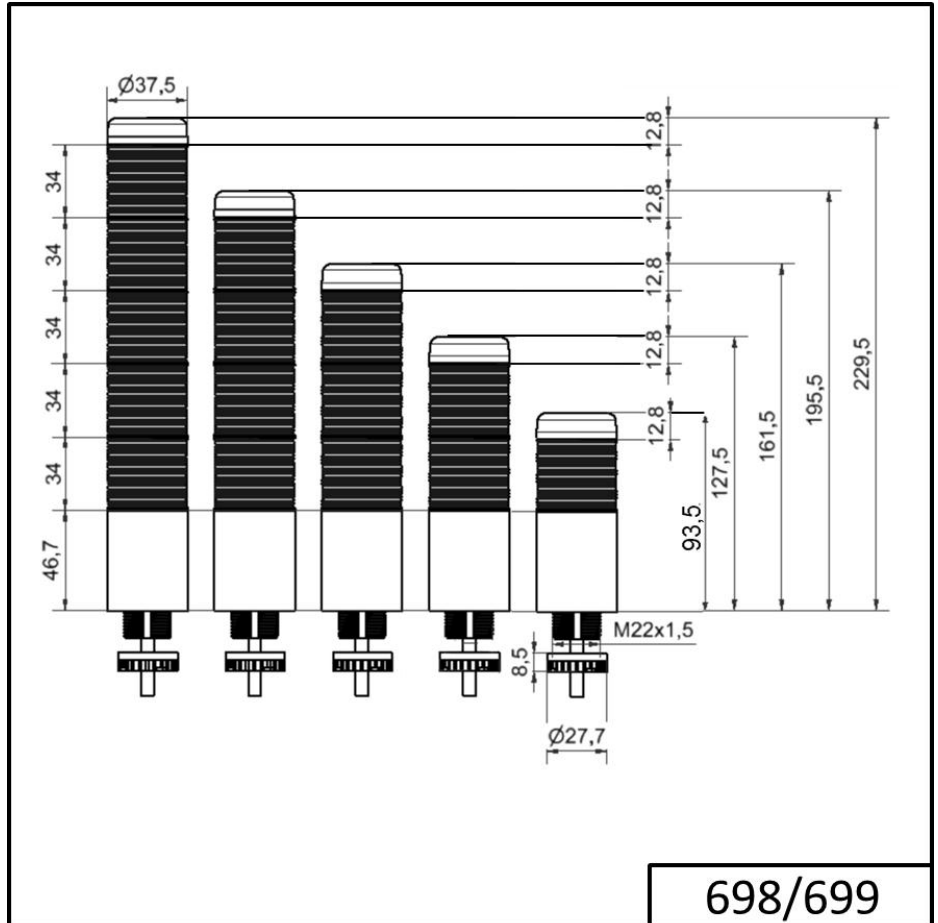

Completely pre-assembled Signal Towers / KOMPAKT 37
K37 plug EM Pulse tone 24VAC/DC RD

Part No.:	699.610.75
Series:	Kompakt 37

MECHANICAL DATA	
Height	107 mm
Diameter	38 mm
Materials	PC
Dome colour	Red
Housing colour	Black
Protection category	IP65
Connection	M12 plug 5-pole
Cable entry	Membrane grommet
Cable entry minimum	d = 1 mm
Cable entry maximum	d = 9 mm
Tension relief	Pull-out protection
Type of fixing	Built-in mounting
Service life optical	50,000 h maximum
Acoustic service life	5,000 h minimum
Working temperature minimum	-20°C
Working temperature maximum	+50°C
UL Type Rating	Type 12 Type 4X
Weight with packaging	100 g
Product weight	60 g

ELECTRICAL DATA	
Operating voltage	24V
Operating voltage type	AC/DC
Operating voltage frequency	50Hz
Operating voltage tolerance	+/- 10%
Rated operational voltage	24 VDC
Rated operational current	55 mA
Rated inrush current	500 mA
Protection class	Protection class 2
Pollution degree	3 In the connection area: 2

OPTICAL DATA	
Light source	LED
Light colour	Red
Optical signal image	Permanent

ACUSTICAL DATA	
Volume/dB(max) at 1m distance	85,0 dB (A)

! For additional installation and mounting information, refer to the appropriate user guide at www.werma.com. This printed copy is for information only and is subject to alteration.

Completely pre-assembled Signal Towers / KOMPAKT 37
K37 plug EM Pulse tone 24VAC/DC RD

Acoustic signal image	Pulse tone
Audio frequency	3000 Hz

DRAWING

! For additional installation and mounting information, refer to the appropriate user guide at www.werma.com. This printed copy is for information only and is subject to alteration.