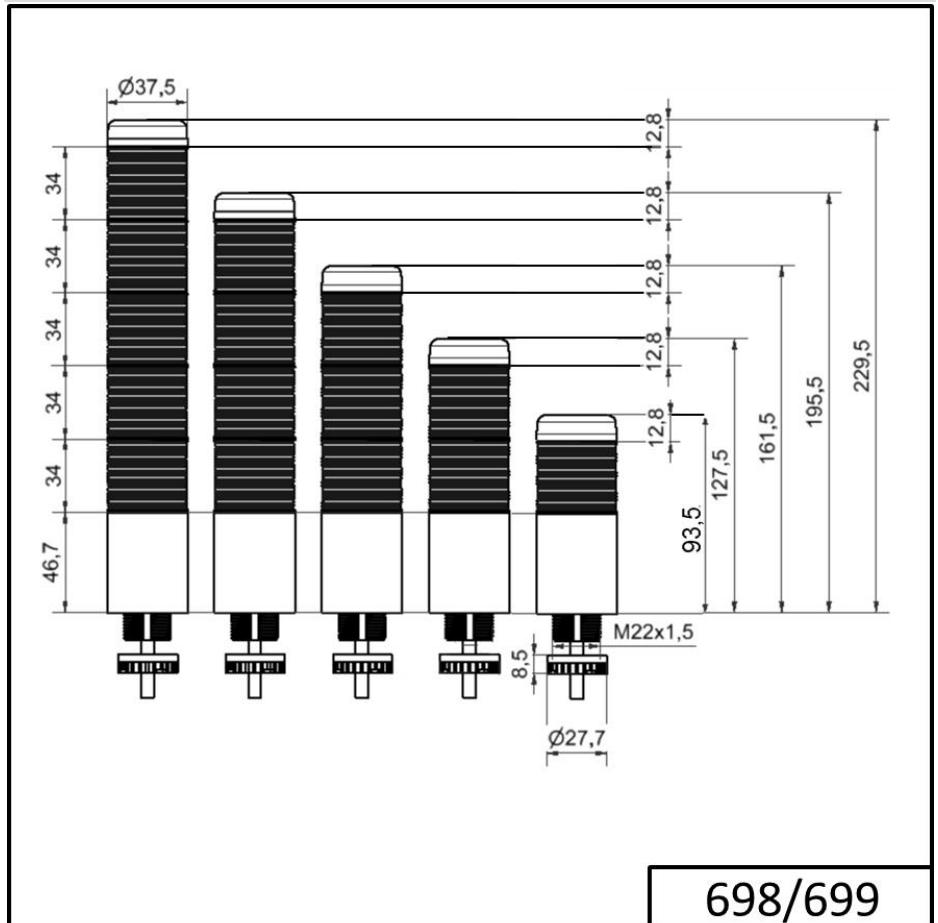

Completely pre-assembled Signal Towers / KOMPAKT 37

K37 plug EM Pulse tone 24VAC/DC YE

Part No.:	699.630.75
Series:	Kompakt 37

MECHANICAL DATA	
Height	107 mm
Diameter	38 mm
Materials	PC
Dome colour	Yellow
Housing colour	Black
Protection category	IP65
Connection	M12 plug 5-pole
Cable entry	Membrane grommet
Cable entry minimum	d = 1 mm
Cable entry maximum	d = 9 mm
Tension relief	Pull-out protection
Type of fixing	Built-in mounting
Service life optical	50,000 h maximum
Acoustic service life	5,000 h minimum
Working temperature minimum	-20°C
Working temperature maximum	+50°C
UL Type Rating	Type 12 Type 4X
Weight with packaging	100 g
Product weight	60 g

ELECTRICAL DATA	
Operating voltage	24V
Operating voltage type	AC/DC
Operating voltage frequency	50Hz
Operating voltage tolerance	+/- 10%
Rated operational voltage	24 VDC
Rated operational current	55 mA
Rated inrush current	500 mA
Protection class	Protection class 2
Pollution degree	3 In the connection area: 2

OPTICAL DATA	
Light source	LED
Light colour	Yellow
Optical signal image	Permanent

ACUSTICAL DATA	
Volume/dB(max) at 1m distance	85,0 dB (A)

For additional installation and mounting information, refer to the appropriate user guide at www.werma.com. This printed copy is for information only and is subject to alteration.

Completely pre-assembled Signal Towers / KOMPAKT 37
K37 plug EM Pulse tone 24VAC/DC YE

Acoustic signal image	Pulse tone
Audio frequency	3000 Hz

DRAWING

! For additional installation and mounting information, refer to the appropriate user guide at www.werma.com. This printed copy is for information only and is subject to alteration.