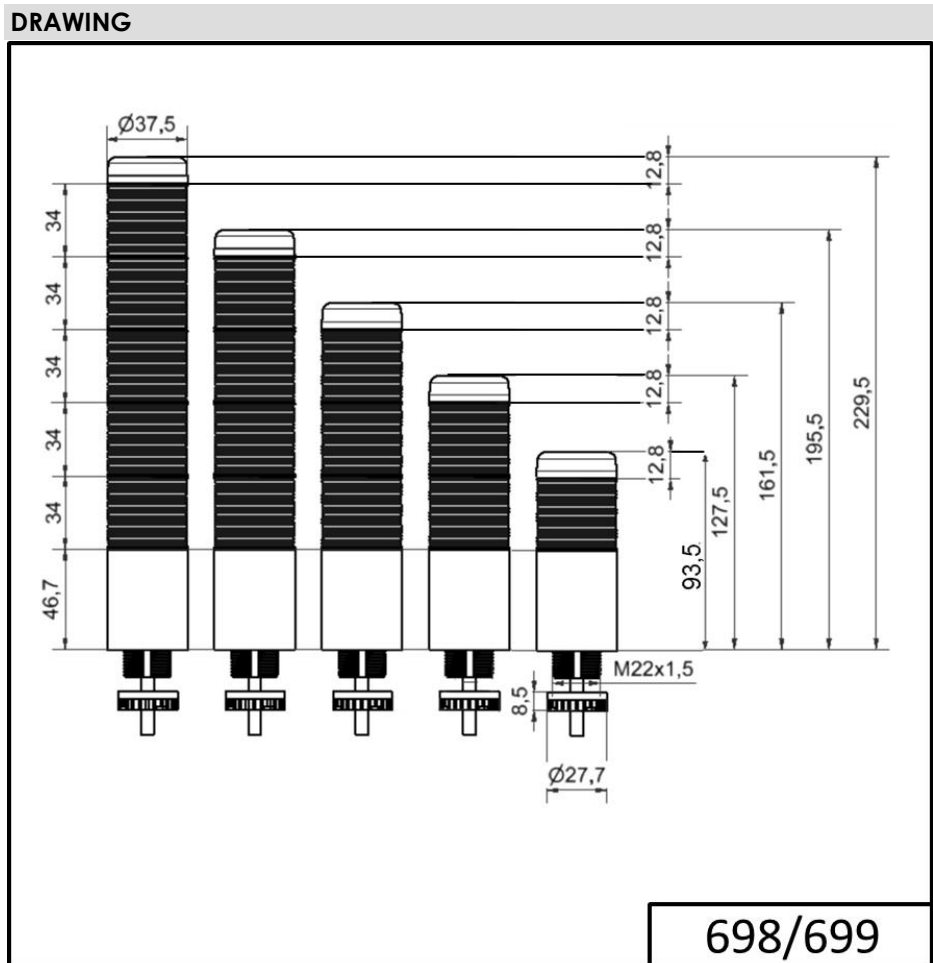

Completely pre-assembled Signal Towers / KOMPAKT 37

**K37 cable EM Pulse tone 24VAC/DC GN/RD**

Part No.:	699.120.75
Series:	Kompakt 37

**MECHANICAL DATA**

Height	141 mm
Diameter	38 mm
Materials	PC
Dome colour	Green Red
Housing colour	Black
Protection category	IP65
Connection	Cable
cross-sectional area maximum	0,34mm <sup>2</sup> / 22AWG
Cable entry	Membrane grommet
Cable entry minimum	d = 1 mm
Cable entry maximum	d = 9 mm
Cable length	2000 mm
Tension relief	Pull-out protection
Type of fixing	Built-in mounting
Service life optical	50,000 h maximum
Acoustic service life	5,000 h minimum
Working temperature minimum	-20°C
Working temperature maximum	+50°C
UL Type Rating	Type 12 Type 4X
Weight with packaging	183 g
Product weight	150 g

**OPTICAL DATA**

Light source	LED
--------------	-----

For additional installation and mounting information, refer to the appropriate user guide at [www.werma.com](http://www.werma.com). This printed copy is for information only and is subject to alteration.

Completely pre-assembled Signal Towers / KOMPAKT 37  
**K37 cable EM Pulse tone 24VAC/DC GN/RD**

Light colour	Green Red
Optical signal image	Permanent

ACUSTICAL DATA	
Volume/dB(max) at 1m distance	85,0 dB (A)
Acoustic signal image	Pulse tone
Audio frequency	2900 Hz