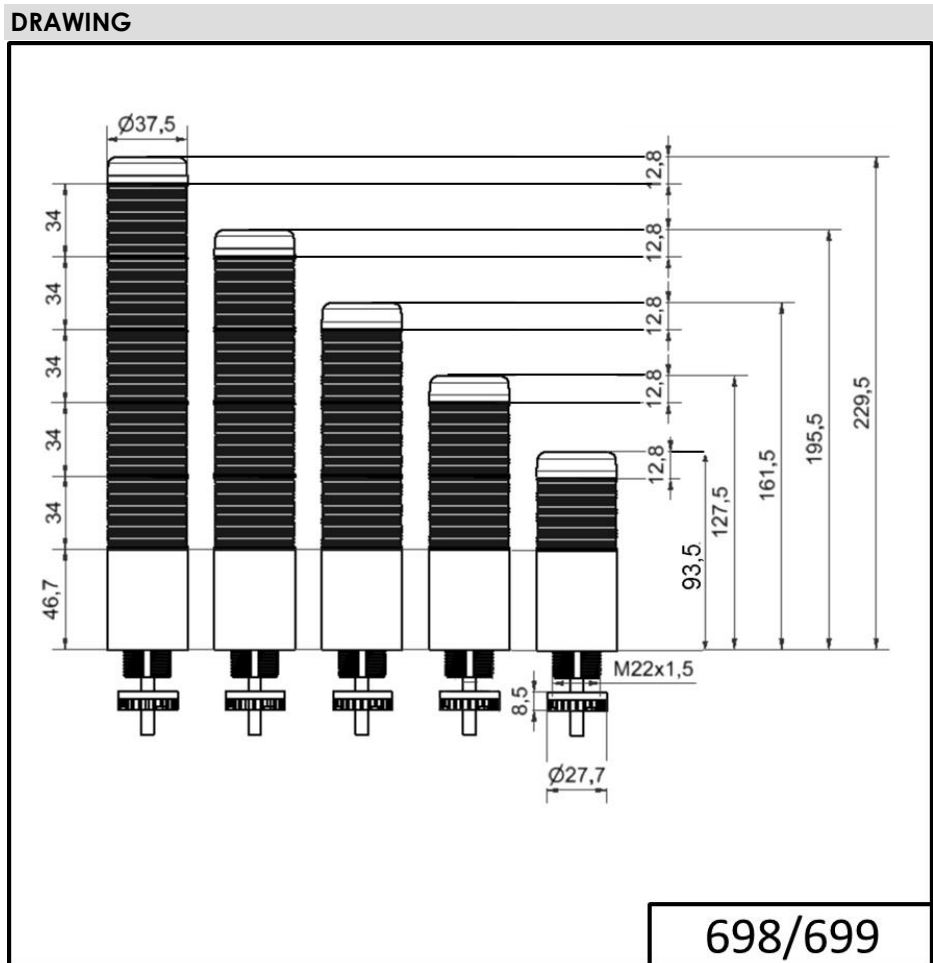

Completely pre-assembled Signal Towers / KOMPAKT 37  
**K37 cable EM Pulse tone 24VAC/DC YE/RD**

Part No.:	699.130.75
Series:	Kompakt 37

**MECHANICAL DATA**

Height	141 mm
Diameter	38 mm
Materials	PC
Dome colour	Red Yellow
Housing colour	Black
Protection category	IP65
Connection	Cable
cross-sectional area maximum	0,34mm <sup>2</sup> / 22AWG
Cable entry	Membrane grommet
Cable entry minimum	d = 1 mm
Cable entry maximum	d = 9 mm
Cable length	2000 mm
Tension relief	Pull-out protection
Type of fixing	Built-in mounting
Service life optical	50,000 h maximum
Acoustic service life	5,000 h minimum
Working temperature minimum	-20°C
Working temperature maximum	+50°C
UL Type Rating	Type 12 Type 4X
Weight with packaging	183 g
Product weight	150 g

**OPTICAL DATA**

Light source	LED
--------------	-----

For additional installation and mounting information, refer to the appropriate user guide at [www.werma.com](http://www.werma.com). This printed copy is for information only and is subject to alteration.

Completely pre-assembled Signal Towers / KOMPAKT 37  
**K37 cable EM Pulse tone 24VAC/DC YE/RD**

Light colour	Red Yellow
Optical signal image	Permanent

ACUSTICAL DATA	
Volume/dB(max) at 1m distance	85,0 dB (A)
Acoustic signal image	Pulse tone
Audio frequency	2900 Hz