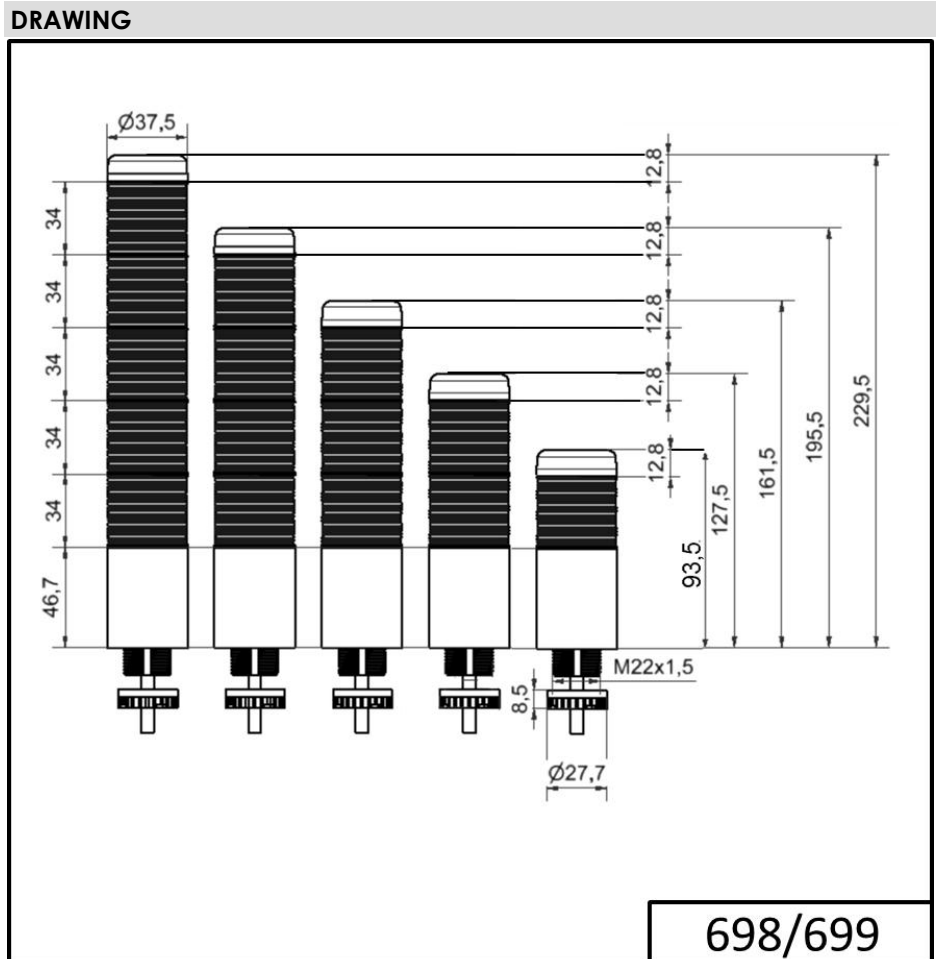

Completely pre-assembled Signal Towers / KOMPAKT 37
K37 plug EM Pulse tone 24VAC/DC GN/RD

Part No.:	699.220.75
Series:	Kompakt 37

MECHANICAL DATA	
Height	141 mm
Diameter	38 mm
Materials	PC
Dome colour	Green Red
Housing colour	Black
Protection category	IP65
Connection	M12 plug 5-pole
Cable entry	Membrane grommet
Cable entry minimum	d = 1 mm
Cable entry maximum	d = 9 mm
Tension relief	Pull-out protection
Type of fixing	Built-in mounting
Service life optical	50,000 h maximum
Acoustic service life	5,000 h minimum
Working temperature minimum	-20°C
Working temperature maximum	+50°C
UL Type Rating	Type 12 Type 4X
Weight with packaging	117 g
Product weight	76 g

ELECTRICAL DATA	
Operating voltage	24V
Operating voltage type	AC/DC
Operating voltage frequency	50Hz
Operating voltage tolerance	+/- 10%
Rated operational voltage	24 VDC
Rated operational current	95 mA
Rated inrush current	500 mA
Protection class	Protection class 2
Pollution degree	3 In the connection area: 2

OPTICAL DATA	
Light source	LED
Light colour	Green Red
Optical signal image	Permanent

For additional installation and mounting information, refer to the appropriate user guide at www.werma.com. This printed copy is for information only and is subject to alteration.

Completely pre-assembled Signal Towers / KOMPAKT 37
K37 plug EM Pulse tone 24VAC/DC GN/RD

ACUSTICAL DATA	
Volume/dB(max) at 1m distance	85,0 dB (A)
Acoustic signal image	Pulse tone
Audio frequency	2900 Hz