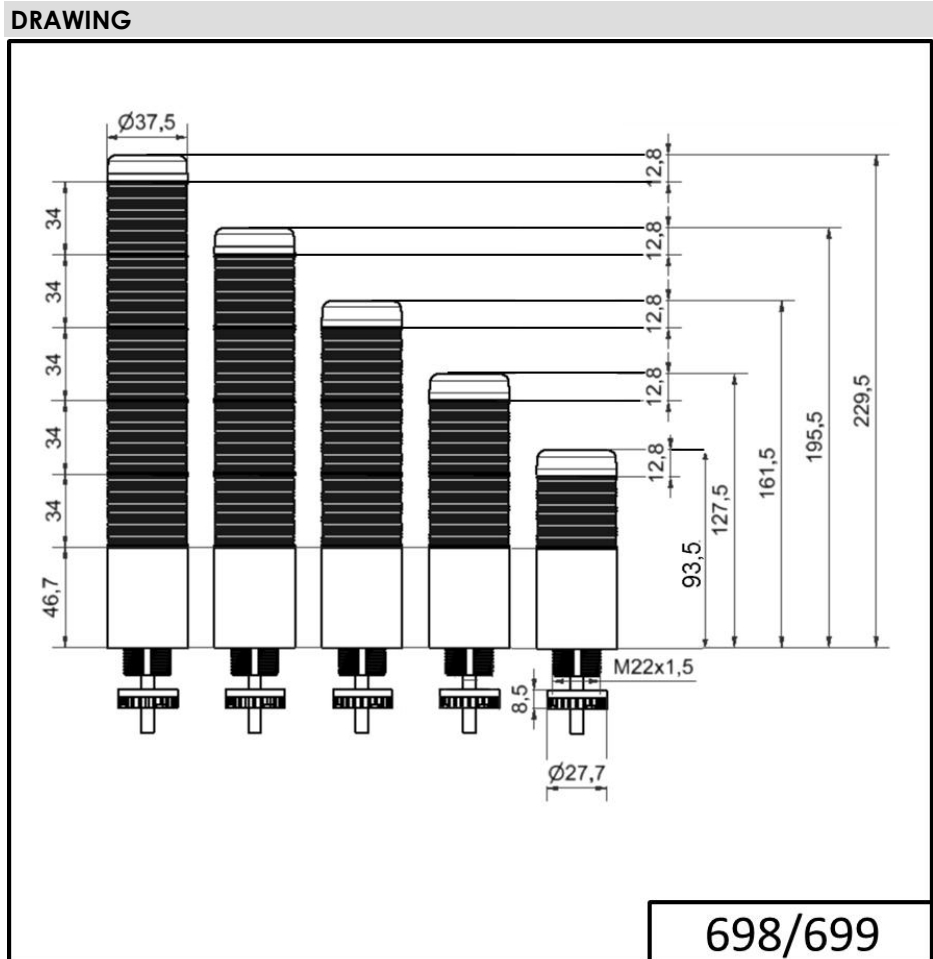

Completely pre-assembled Signal Towers / KOMPAKT 37
K37 plug EM Pulse tone 24VAC/DC YE/RD

Part No.:	699.230.75
Series:	Kompakt 37

MECHANICAL DATA	
Height	141 mm
Diameter	38 mm
Materials	PC
Dome colour	Red Yellow
Housing colour	Black
Protection category	IP65
Connection	M12 plug 5-pole
Cable entry	Membrane grommet
Cable entry minimum	d = 1 mm
Cable entry maximum	d = 9 mm
Tension relief	Pull-out protection
Type of fixing	Built-in mounting
Service life optical	50,000 h maximum
Acoustic service life	5,000 h minimum
Working temperature minimum	-20°C
Working temperature maximum	+50°C
UL Type Rating	Type 12 Type 4X
Weight with packaging	117 g
Product weight	76 g

ELECTRICAL DATA	
Operating voltage	24V
Operating voltage type	AC/DC
Operating voltage frequency	50Hz
Operating voltage tolerance	+/- 10%
Rated operational voltage	24 VDC
Rated operational current	85 mA
Rated inrush current	500 mA
Protection class	Protection class 2
Pollution degree	3 In the connection area: 2

OPTICAL DATA	
Light source	LED
Light colour	Red Yellow
Optical signal image	Permanent

! For additional installation and mounting information, refer to the appropriate user guide at www.werma.com. This printed copy is for information only and is subject to alteration.

Completely pre-assembled Signal Towers / KOMPAKT 37
K37 plug EM Pulse tone 24VAC/DC YE/RD

ACUSTICAL DATA	
Volume/dB(max) at 1m distance	85,0 dB (A)
Acoustic signal image	Pulse tone
Audio frequency	2900 Hz