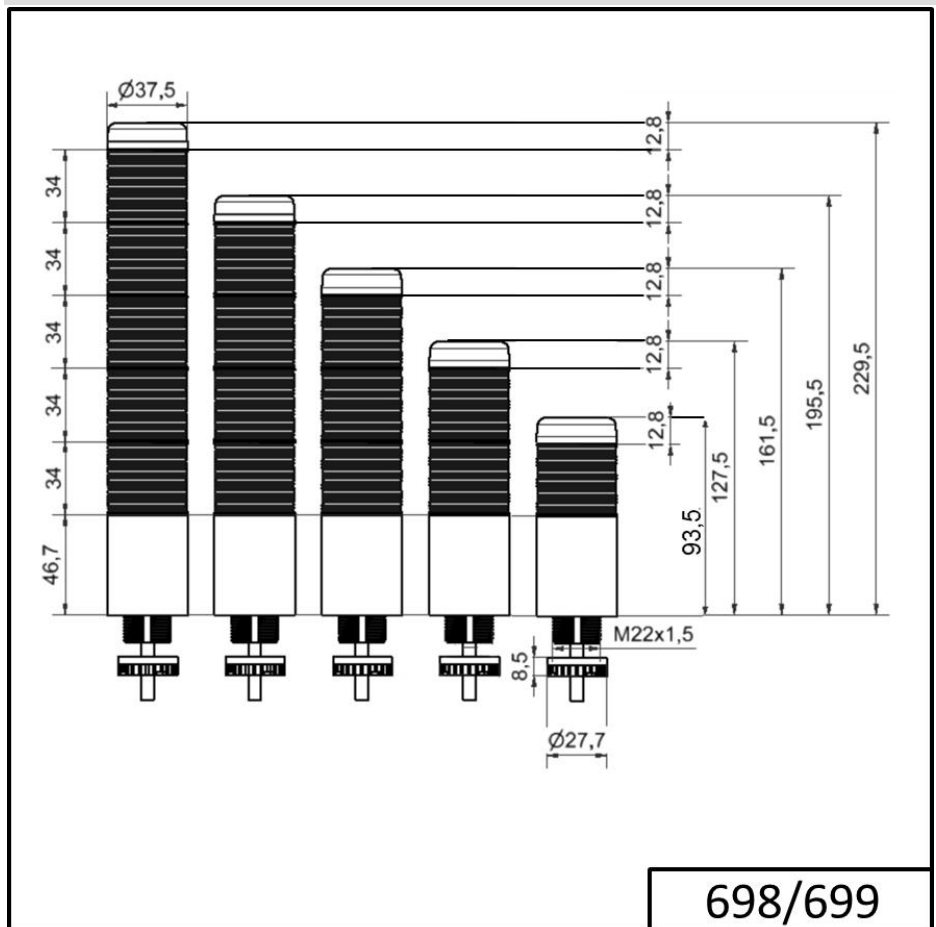

Completely pre-assembled Signal Towers / KOMPAKT 37
K37 cable EM Pulse tone 24VAC/DC GN/YE/R

Light colour	Green Red Yellow
Optical signal image	Permanent

ACUSTICAL DATA	
Volume/dB(max) at 1m distance	85,0 dB (A)
Acoustic signal image	Pulse tone
Audio frequency	2900 Hz

DRAWING

! For additional installation and mounting information, refer to the appropriate user guide at www.werma.com. This printed copy is for information only and is subject to alteration.