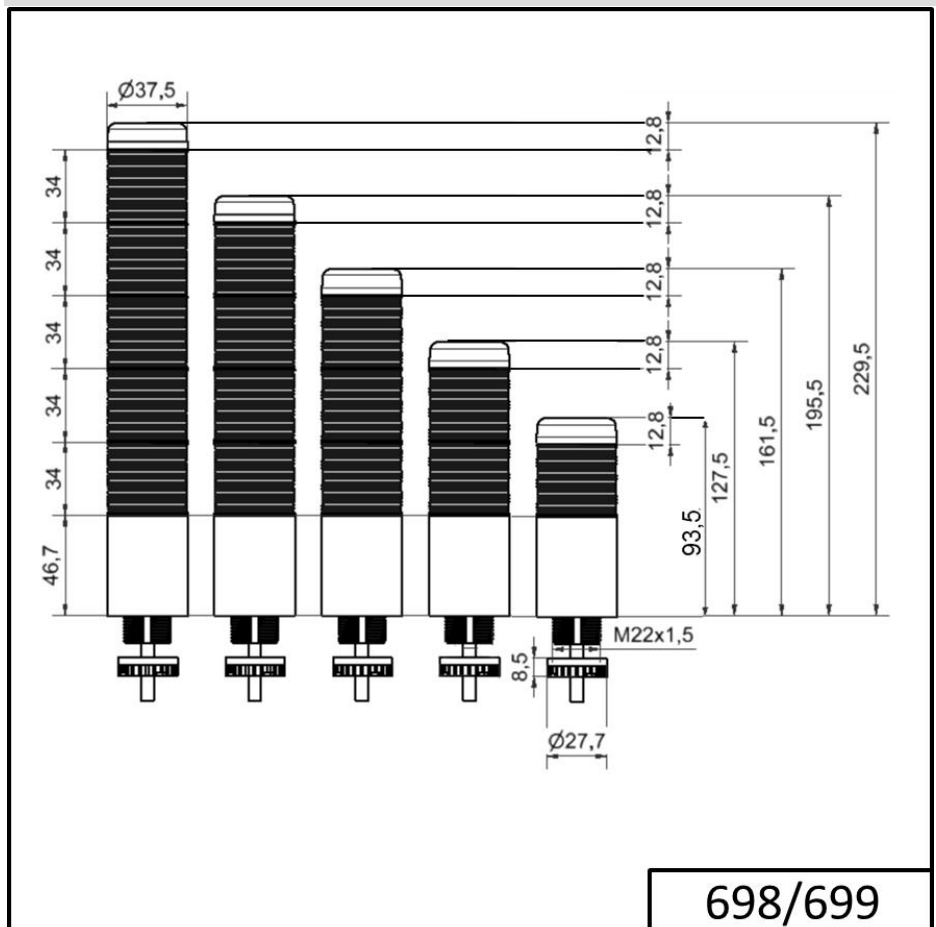

Completely pre-assembled Signal Towers / KOMPAKT 37
K37 plug EM Pulse tone 24VAC/DC GN/YE/RD

Optical signal image	Permanent

ACUSTICAL DATA	
Volume/dB(max) at 1m distance	85,0 dB (A)
Acoustic signal image	Pulse tone
Audio frequency	2900 Hz

DRAWING

! For additional installation and mounting information, refer to the appropriate user guide at www.werma.com. This printed copy is for information only and is subject to alteration.