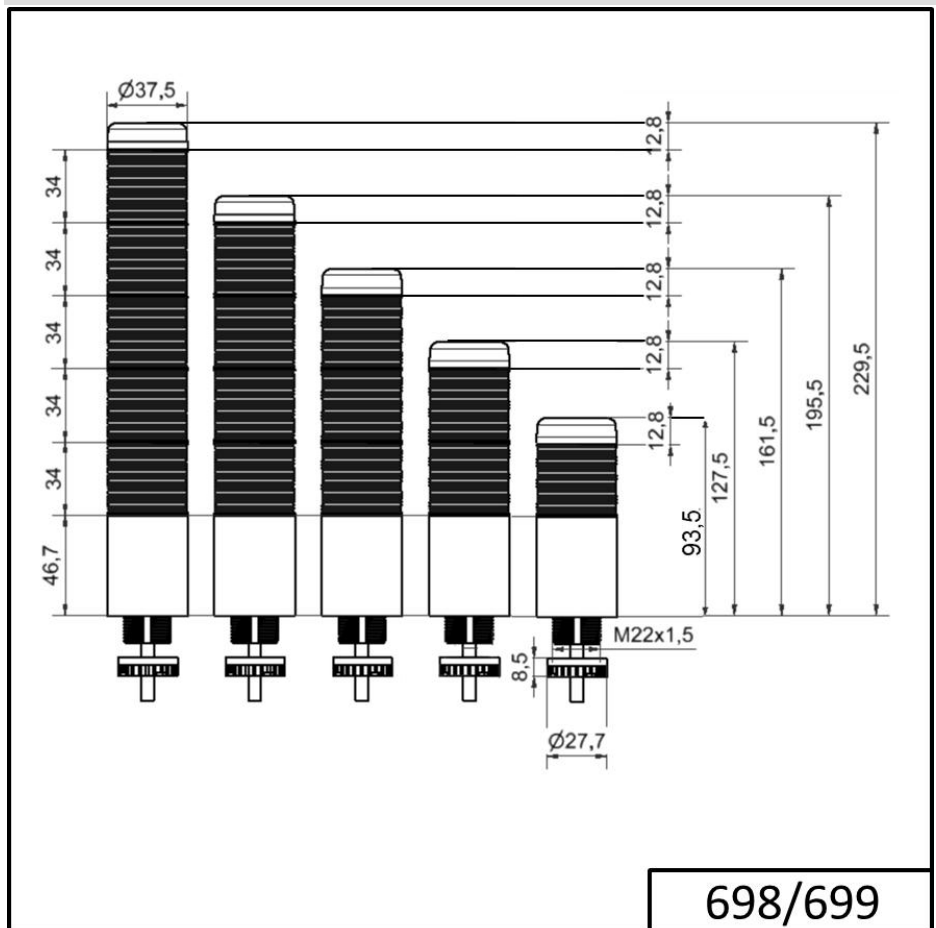

Completely pre-assembled Signal Towers / KOMPAKT 37
K37 cable EM Pulse tone 24VAC/DC CL/GN/Y

Light colour	Green Red White Yellow
Optical signal image	Permanent

ACUSTICAL DATA	
Volume/dB(max) at 1m distance	85,0 dB (A)
Acoustic signal image	Pulse tone
Audio frequency	2900 Hz

DRAWING

! For additional installation and mounting information, refer to the appropriate user guide at www.werma.com. This printed copy is for information only and is subject to alteration.