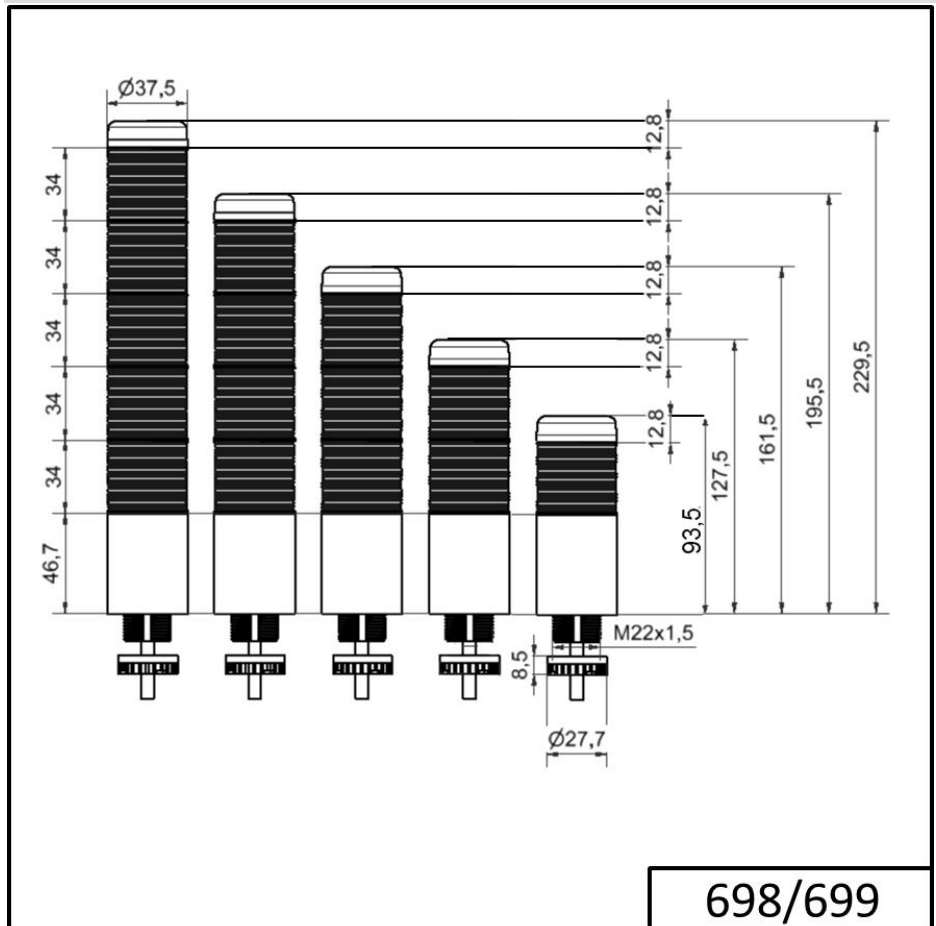

Completely pre-assembled Signal Towers / KOMPAKT 37
K37 cable EM Pulse tone 24VAC/DC BU/GN/Y

Light colour	Blue Green Red Yellow
Optical signal image	Permanent

ACUSTICAL DATA	
Volume/dB(max) at 1m distance	85,0 dB (A)
Acoustic signal image	Pulse tone
Audio frequency	2900 Hz

DRAWING

For additional installation and mounting information, refer to the appropriate user guide at www.werma.com. This printed copy is for information only and is subject to alteration.