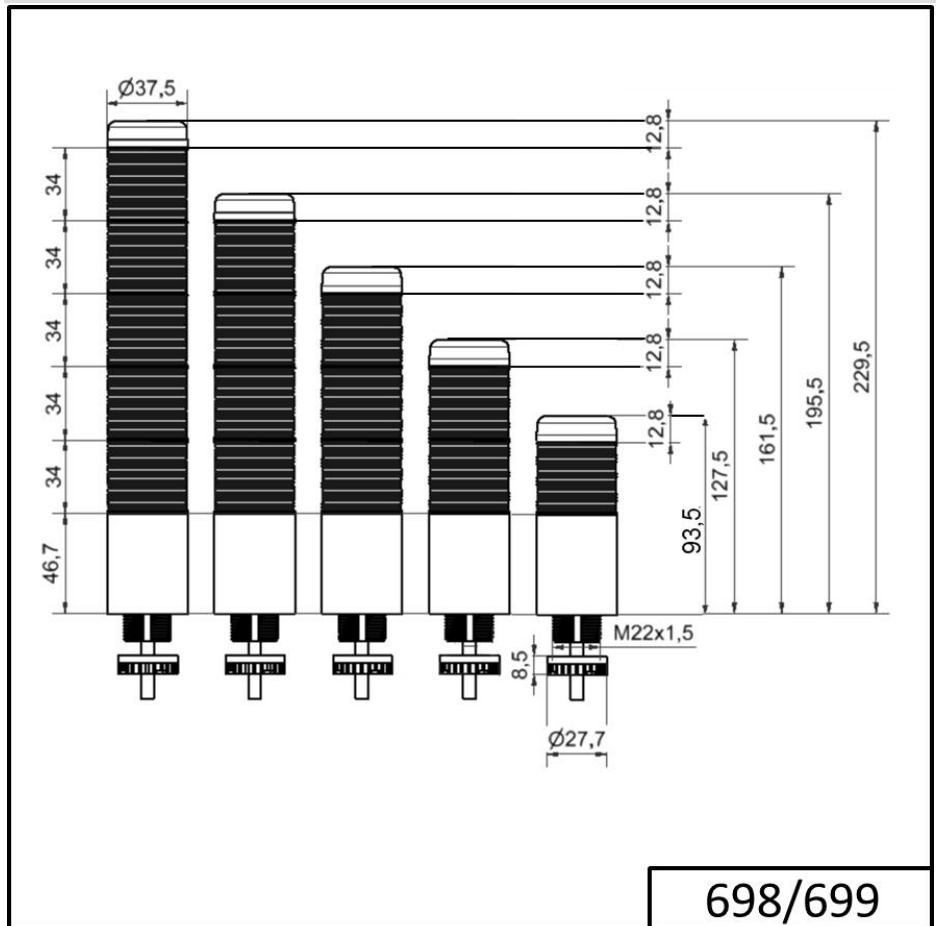

Completely pre-assembled Signal Towers / KOMPAKT 37
K37 plug EM Pulse tone 24VAC/DC CL/GN/YE

Light colour	Green Red White Yellow
Optical signal image	Permanent

ACUSTICAL DATA	
Volume/dB(max) at 1m distance	85,0 dB (A)
Acoustic signal image	Pulse tone
Audio frequency	2900 Hz

DRAWING

! For additional installation and mounting information, refer to the appropriate user guide at www.werma.com. This printed copy is for information only and is subject to alteration.