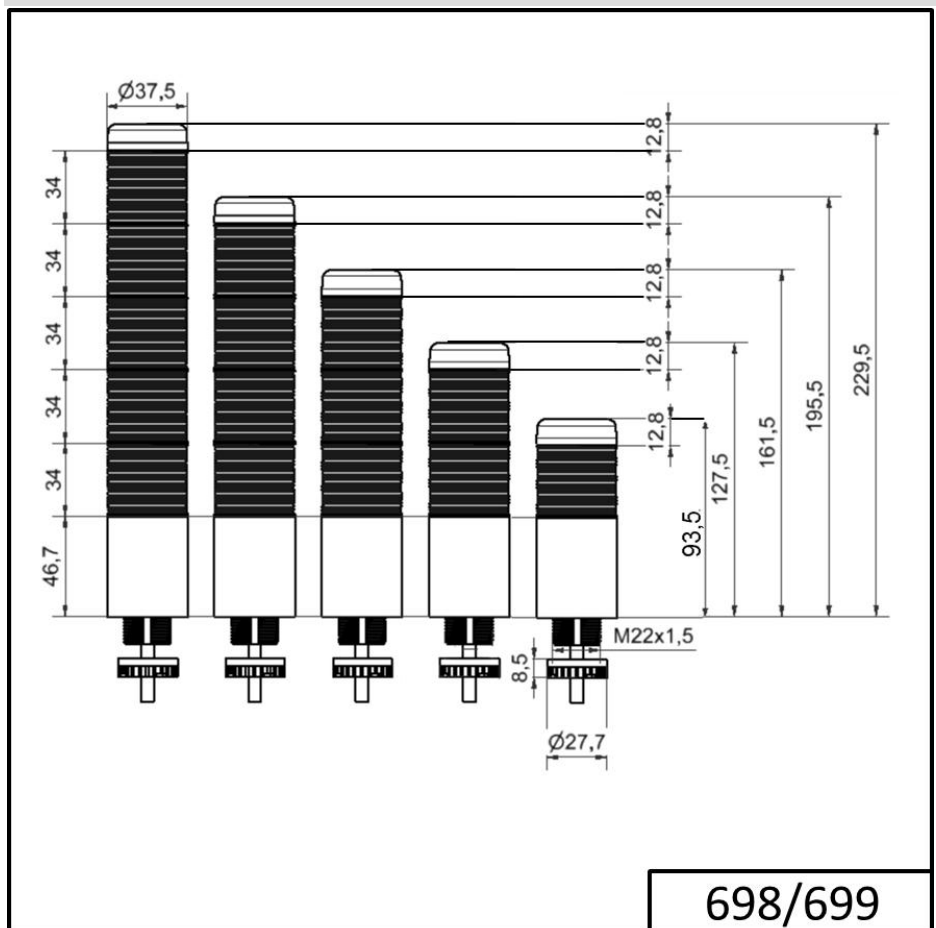

Completely pre-assembled Signal Towers / KOMPAKT 37
K37 cable EM Pulse tone 24VAC/DC BU/CL/G

Light source	LED
Light colour	Blue Green Red White Yellow
Optical signal image	Permanent

ACUSTICAL DATA	
Volume/dB(max) at 1m distance	85,0 dB (A)
Acoustic signal image	Pulse tone
Audio frequency	2900 Hz

DRAWING

! For additional installation and mounting information, refer to the appropriate user guide at www.werma.com. This printed copy is for information only and is subject to alteration.