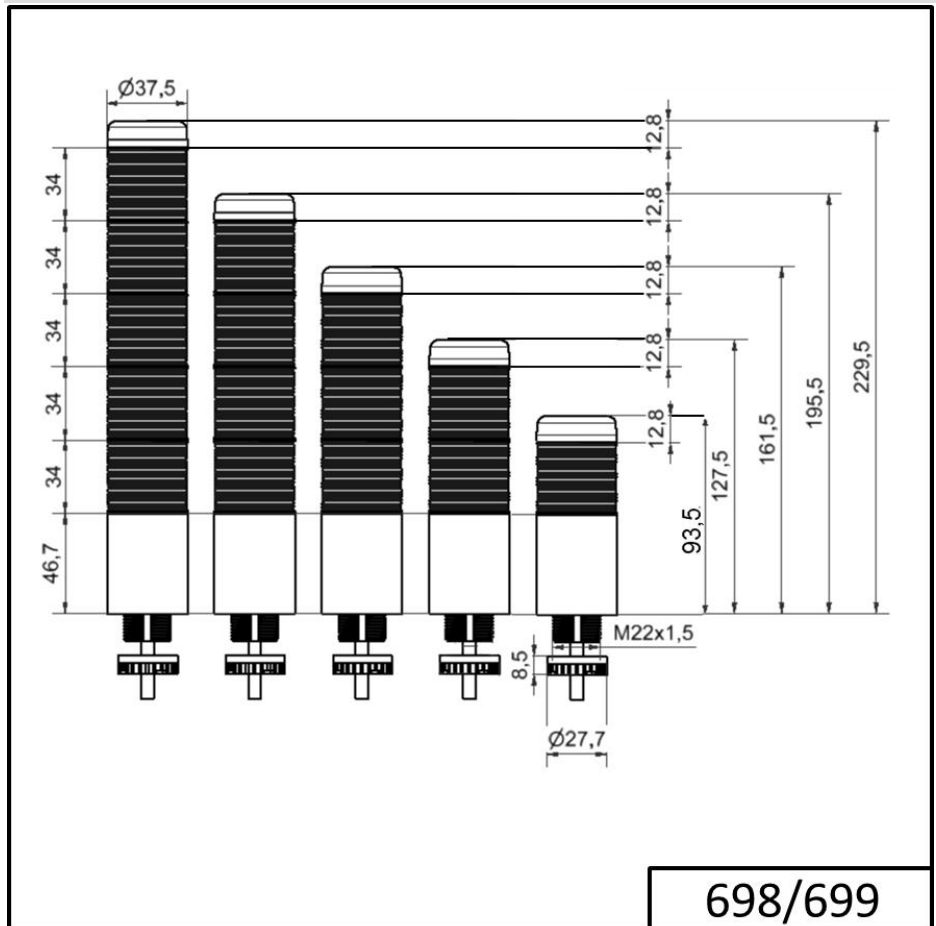

Completely pre-assembled Signal Towers / KOMPAKT 37
K37 plug EM Pulse tone 24VAC/DC BU/GN/YE

Light colour	Blue Green Red Yellow
Optical signal image	Permanent

ACUSTICAL DATA	
Volume/dB(max) at 1m distance	85,0 dB (A)
Acoustic signal image	Pulse tone
Audio frequency	2900 Hz

DRAWING

For additional installation and mounting information, refer to the appropriate user guide at www.werma.com. This printed copy is for information only and is subject to alteration.