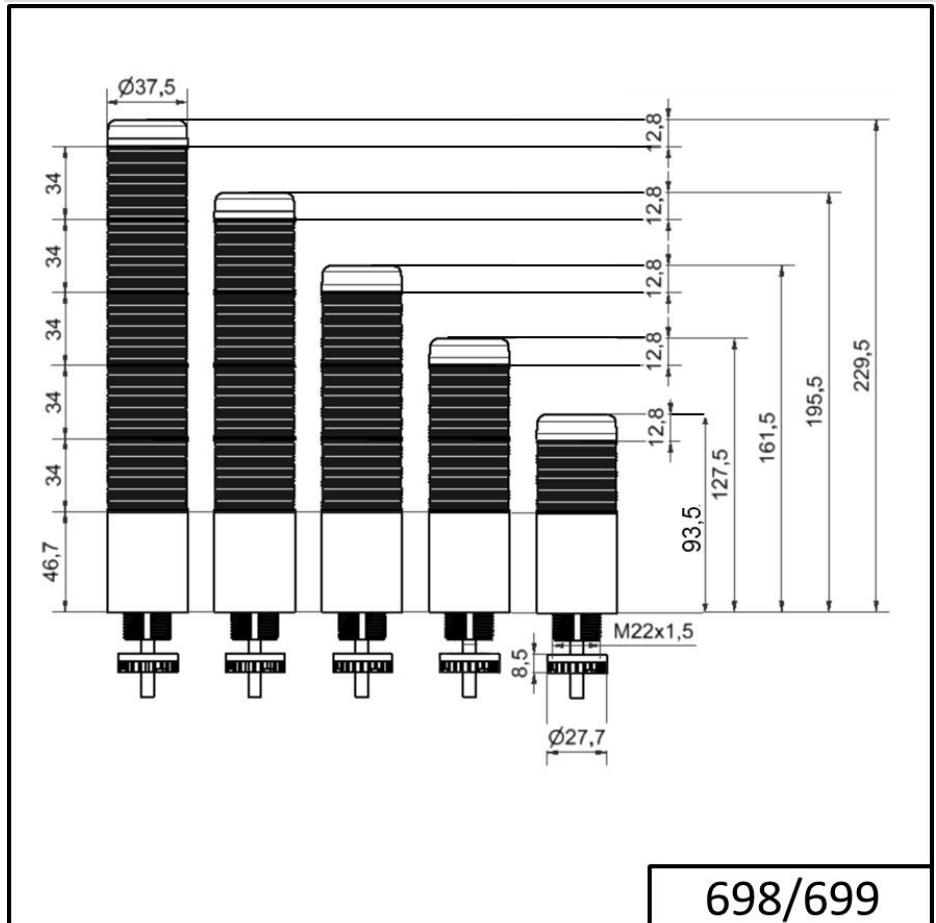

Completely pre-assembled Signal Towers / KOMPAKT 37
K37 plug EM Pulse tone 24VAC/DC BU/CL/GN

Light colour	Blue Green Red White Yellow
Optical signal image	Permanent

ACUSTICAL DATA	
Volume/dB(max) at 1m distance	85,0 dB (A)
Acoustic signal image	Pulse tone
Audio frequency	2900 Hz

DRAWING

698/699

For additional installation and mounting information, refer to the appropriate user guide at www.werma.com. This printed copy is for information only and is subject to alteration.