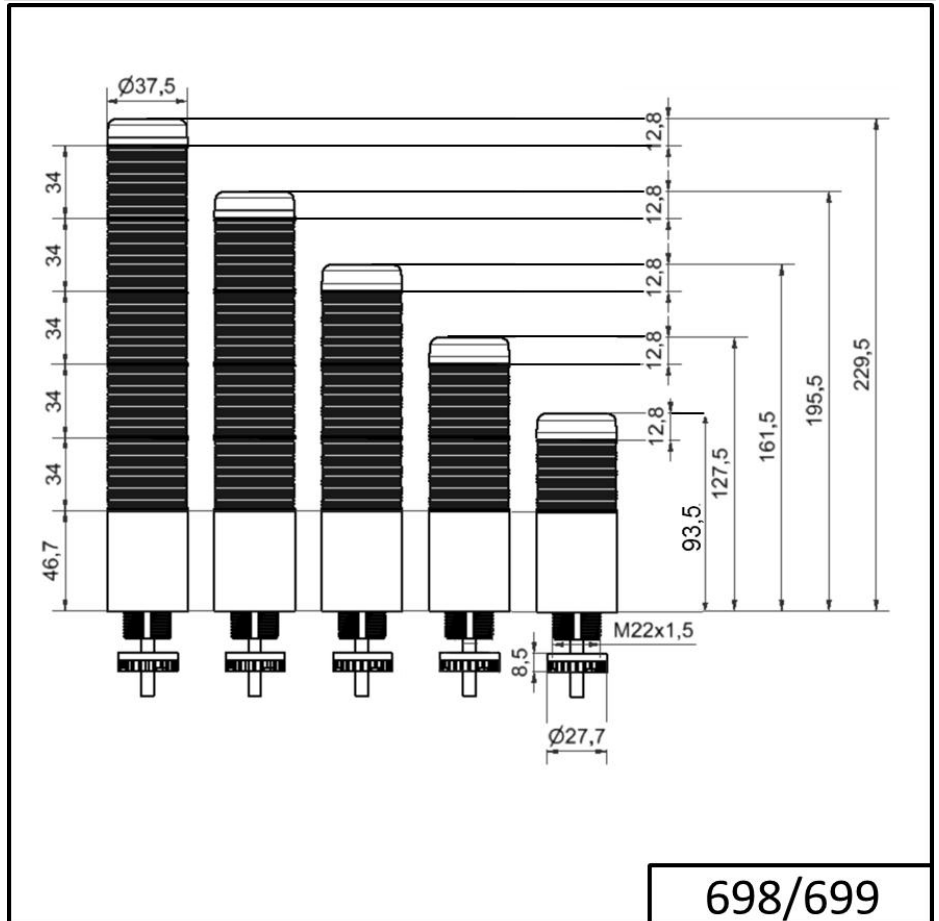

Completely pre-assembled Signal Towers / KOMPAKT 37
K37 cable EM 24VAC/DC YE/RD

Part No.:	698.130.75
Series:	Kompakt 37

MECHANICAL DATA	
Height	141 mm
Diameter	38 mm
Materials	PC
Dome colour	Red Yellow
Housing colour	Black
Protection category	IP65
Connection	Cable
cross-sectional area maximum	0,34mm ² / 22AWG
Cable entry	Membrane grommet
Cable entry minimum	d = 1 mm
Cable entry maximum	d = 9 mm
Cable length	2000 mm
Tension relief	Pull-out protection
Type of fixing	Built-in mounting
Service life optical	50,000 h maximum
Working temperature minimum	-20°C
Working temperature maximum	+50°C
UL Type Rating	Type 12 Type 4X
Weight with packaging	180 g
Product weight	147 g

ELECTRICAL DATA	
Operating voltage	24V
Operating voltage type	AC/DC
Operating voltage frequency	50Hz
Operating voltage tolerance	+/- 10%
Rated operational voltage	24 VDC
Rated operational current	60 mA
Rated inrush current	500 mA
Protection class	Protection class 2
Pollution degree	3 In the connection area: 2

OPTICAL DATA	
Light source	LED
Light colour	Red Yellow

For additional installation and mounting information, refer to the appropriate user guide at www.werma.com. This printed copy is for information only and is subject to alteration.

Completely pre-assembled Signal Towers / KOMPAKT 37
K37 cable EM 24VAC/DC YE/RD

Optical signal image

Permanent

DRAWING

! For additional installation and mounting information, refer to the appropriate user guide at www.werma.com. This printed copy is for information only and is subject to alteration.