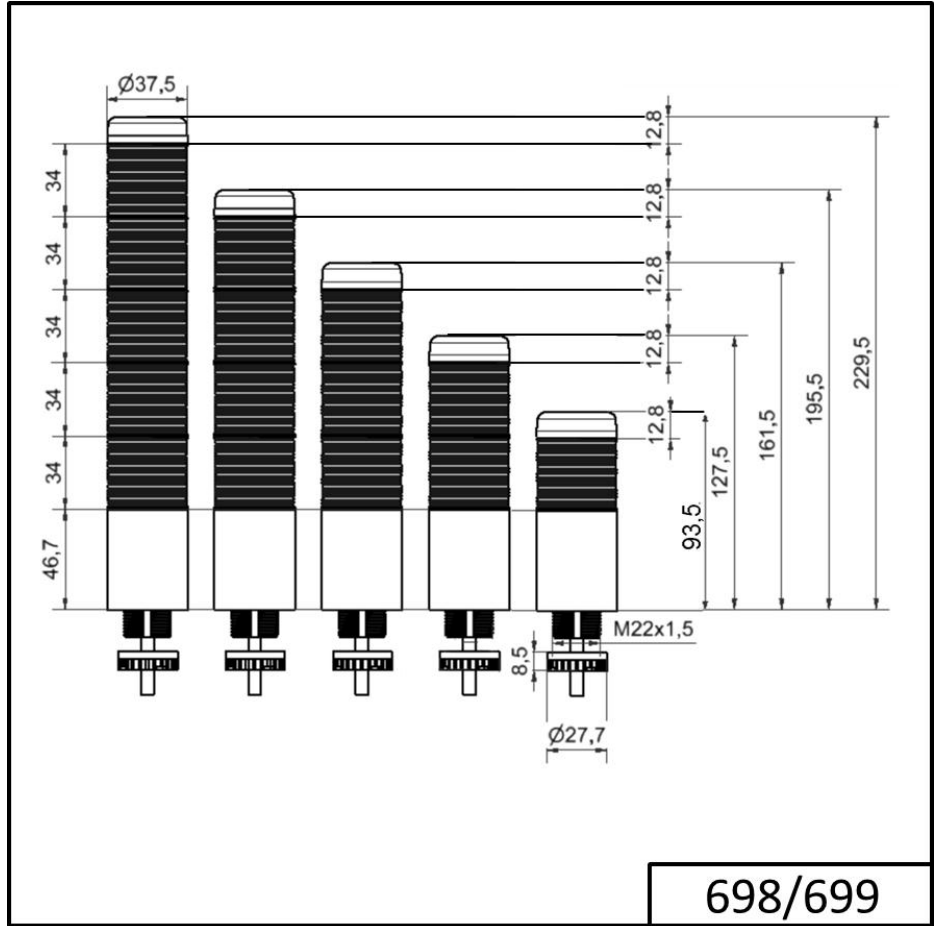

Completely pre-assembled Signal Towers / KOMPAKT 37
K37 plug EM 24VAC/DC GN/RD

DRAWING

698/699

! For additional installation and mounting information, refer to the appropriate user guide at www.werma.com. This printed copy is for information only and is subject to alteration.