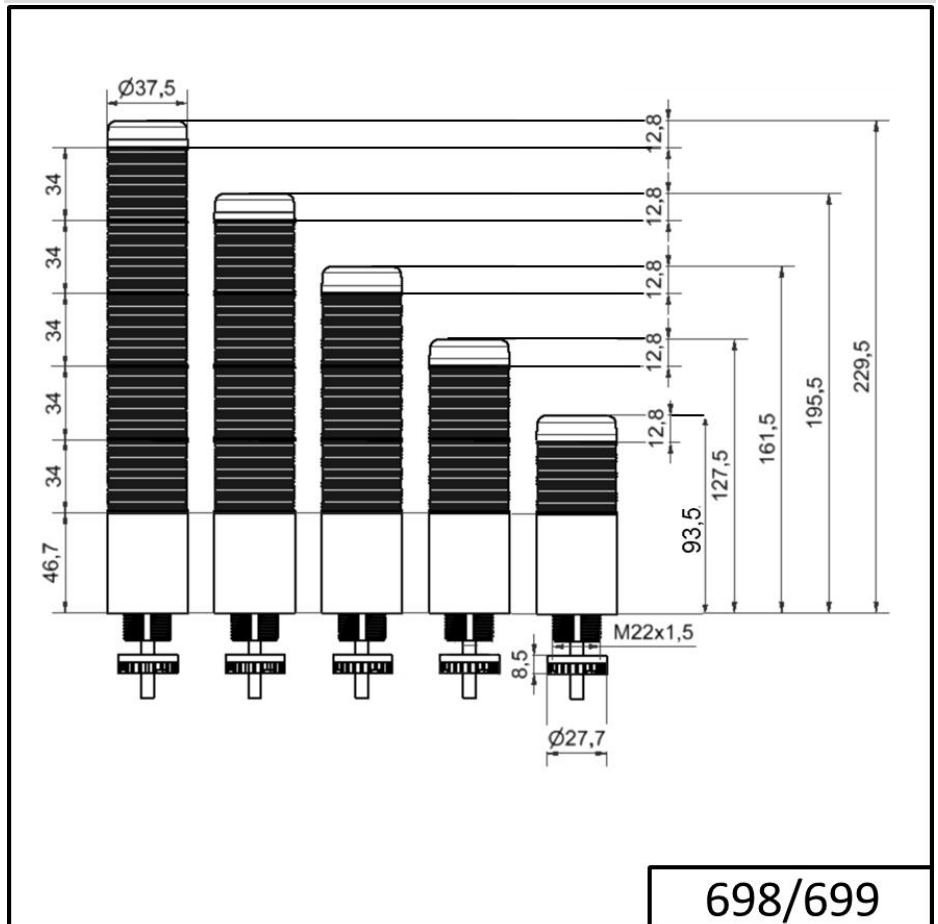

Completely pre-assembled Signal Towers / KOMPAKT 37
K37 cable EM 12VAC/DC GN/YE/RD

Part No.:	698.110.74
Series:	Kompakt 37

MECHANICAL DATA	
Height	175 mm
Diameter	38 mm
Materials	PC
Dome colour	Green Red Yellow
Housing colour	Black
Protection category	IP65
Connection	Cable
cross-sectional area maximum	0,34mm ² / 22AWG
Cable entry	Membrane grommet
Cable entry minimum	d = 1 mm
Cable entry maximum	d = 9 mm
Cable length	2000 mm
Tension relief	Pull-out protection
Type of fixing	Built-in mounting
Service life optical	50,000 h maximum
Working temperature minimum	-20°C
Working temperature maximum	+50°C
UL Type Rating	Type 12 Type 4X
Weight with packaging	176 g
Product weight	176 g

ELECTRICAL DATA	
Operating voltage	12V
Operating voltage type	AC/DC
Operating voltage frequency	50Hz
Operating voltage tolerance	+/- 10%
Rated operational voltage	12 VDC
Rated operational current	275 mA
Rated inrush current	500 mA
Protection class	Protection class 2
Pollution degree	3 In the connection area: 2

OPTICAL DATA	
Light source	LED

For additional installation and mounting information, refer to the appropriate user guide at www.werma.com. This printed copy is for information only and is subject to alteration.

Completely pre-assembled Signal Towers / KOMPAKT 37
K37 cable EM 12VAC/DC GN/YE/RD

Light colour	Green Red Yellow
Optical signal image	Permanent

DRAWING

! For additional installation and mounting information, refer to the appropriate user guide at www.werma.com. This printed copy is for information only and is subject to alteration.