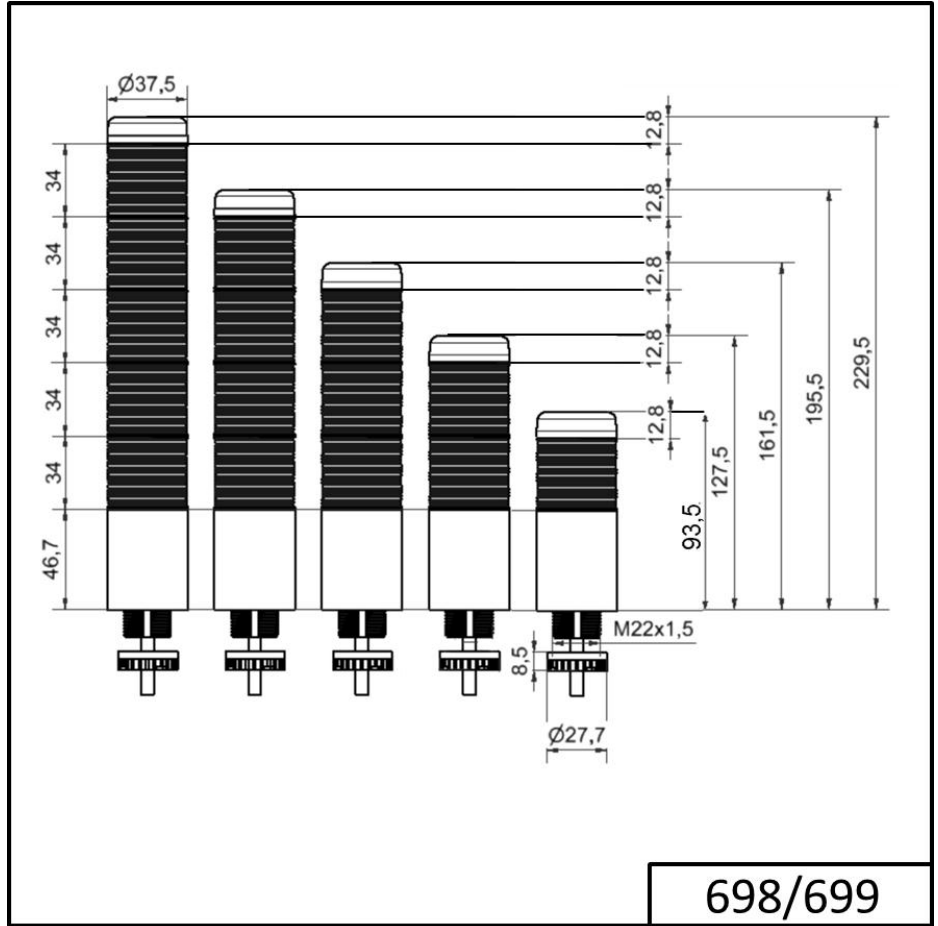

Completely pre-assembled Signal Towers / KOMPAKT 37
K37 plug EM 24VAC/DC GN/YE/RD

Part No.:	698.210.75
Series:	Kompakt 37

MECHANICAL DATA

Height	175 mm
Diameter	38 mm
Materials	PC
Dome colour	Green Red Yellow
Housing colour	Black
Protection category	IP65
Connection	M12 plug 5-pole
Cable entry	Membrane grommet
Cable entry minimum	d = 1 mm
Cable entry maximum	d = 9 mm
Tension relief	Pull-out protection
Type of fixing	Built-in mounting
Service life optical	50,000 h maximum
Working temperature minimum	-20°C
Working temperature maximum	+50°C
UL Type Rating	Type 12 Type 4X
Weight with packaging	131 g
Product weight	87 g

ELECTRICAL DATA

Operating voltage	24V
Operating voltage type	AC/DC
Operating voltage frequency	50Hz
Operating voltage tolerance	+/- 10%
Rated operational voltage	24 VDC
Rated operational current	100 mA
Rated inrush current	500 mA
Protection class	Protection class 2
Pollution degree	3 In the connection area: 2

OPTICAL DATA

Light source	LED
Light colour	Green Red Yellow
Optical signal image	Permanent

! For additional installation and mounting information, refer to the appropriate user guide at www.werma.com. This printed copy is for information only and is subject to alteration.

Completely pre-assembled Signal Towers / KOMPAKT 37
K37 plug EM 24VAC/DC GN/YE/RD

DRAWING

! For additional installation and mounting information, refer to the appropriate user guide at www.werma.com. This printed copy is for information only and is subject to alteration.