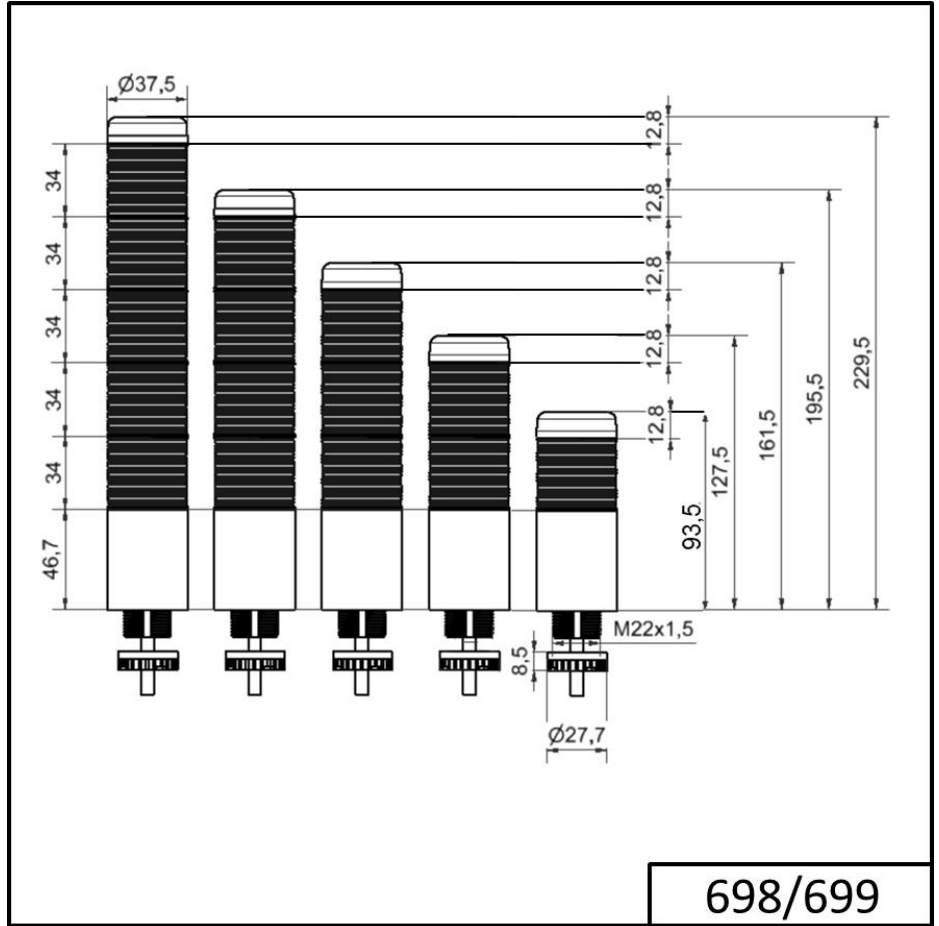

Completely pre-assembled Signal Towers / KOMPAKT 37
K37 plug EM 24VAC/DC YE/RD

Part No.:	698.230.75
Series:	Kompakt 37

MECHANICAL DATA

Height	141 mm
Diameter	38 mm
Materials	PC
Dome colour	Red Yellow
Housing colour	Black
Protection category	IP65
Connection	M12 plug 5-pole
Cable entry	Membrane grommet
Cable entry minimum	d = 1 mm
Cable entry maximum	d = 9 mm
Tension relief	Pull-out protection
Type of fixing	Built-in mounting
Service life optical	50,000 h maximum
Working temperature minimum	-20°C
Working temperature maximum	+50°C
UL Type Rating	Type 12 Type 4X
Weight with packaging	112 g
Product weight	73 g

OPTICAL DATA

Light source	LED
Light colour	Red Yellow
Optical signal image	Permanent

For additional installation and mounting information, refer to the appropriate user guide at www.werma.com. This printed copy is for information only and is subject to alteration.

Completely pre-assembled Signal Towers / KOMPAKT 37
K37 plug EM 24VAC/DC YE/RD

DRAWING

! For additional installation and mounting information, refer to the appropriate user guide at www.werma.com. This printed copy is for information only and is subject to alteration.