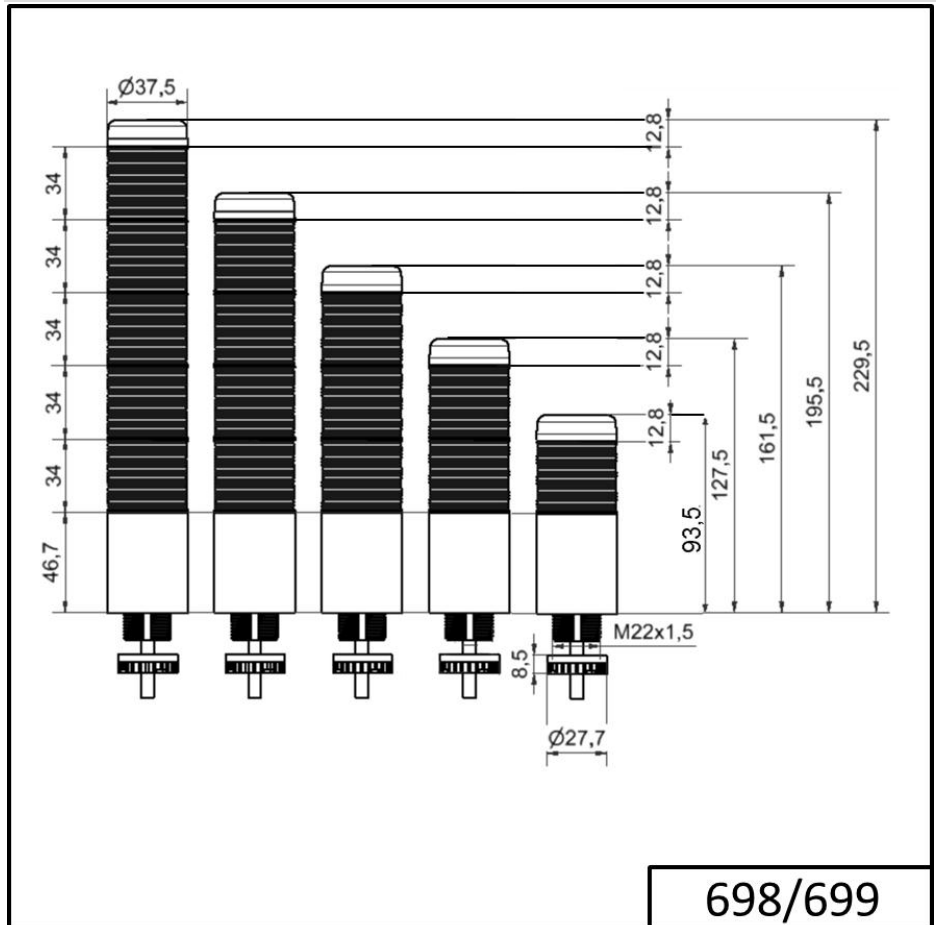

## Completely pre-assembled Signal Towers / KOMPAKT 37 K37 plug EM 24VAC/DC CL/GN/YE/RD

Part No.:	698.240.75
Series:	Kompakt 37

MECHANICAL DATA	
Height	209 mm
Diameter	38 mm
Materials	PC
Dome colour	Clear Green Red Yellow
Housing colour	Black
Protection category	IP65
Connection	M12 plug 8-pole
Cable entry	Membrane grommet
Cable entry minimum	d = 1 mm
Cable entry maximum	d = 9 mm
Tension relief	Pull-out protection
Type of fixing	Built-in mounting
Service life optical	50,000 h maximum
Working temperature minimum	-20°C
Working temperature maximum	+50°C
UL Type Rating	Type 12 Type 4X
Weight with packaging	154 g
Product weight	100 g

ELECTRICAL DATA	
Operating voltage	24V
Operating voltage type	AC/DC
Operating voltage frequency	50Hz
Operating voltage tolerance	+/- 10%
Rated operational voltage	24 VDC
Rated operational current	135 mA
Rated inrush current	500 mA
Protection class	Protection class 2
Pollution degree	3 In the connection area: 2

OPTICAL DATA	
Light source	LED

For additional installation and mounting information, refer to the appropriate user guide at [www.werma.com](http://www.werma.com). This printed copy is for information only and is subject to alteration.

Completely pre-assembled Signal Towers / KOMPAKT 37  
**K37 plug EM 24VAC/DC CL/GN/YE/RD**

Light colour	Green Red White Yellow
Optical signal image	Permanent

**DRAWING**

698/699

For additional installation and mounting information, refer to the appropriate user guide at [www.werma.com](http://www.werma.com). This printed copy is for information only and is subject to alteration.