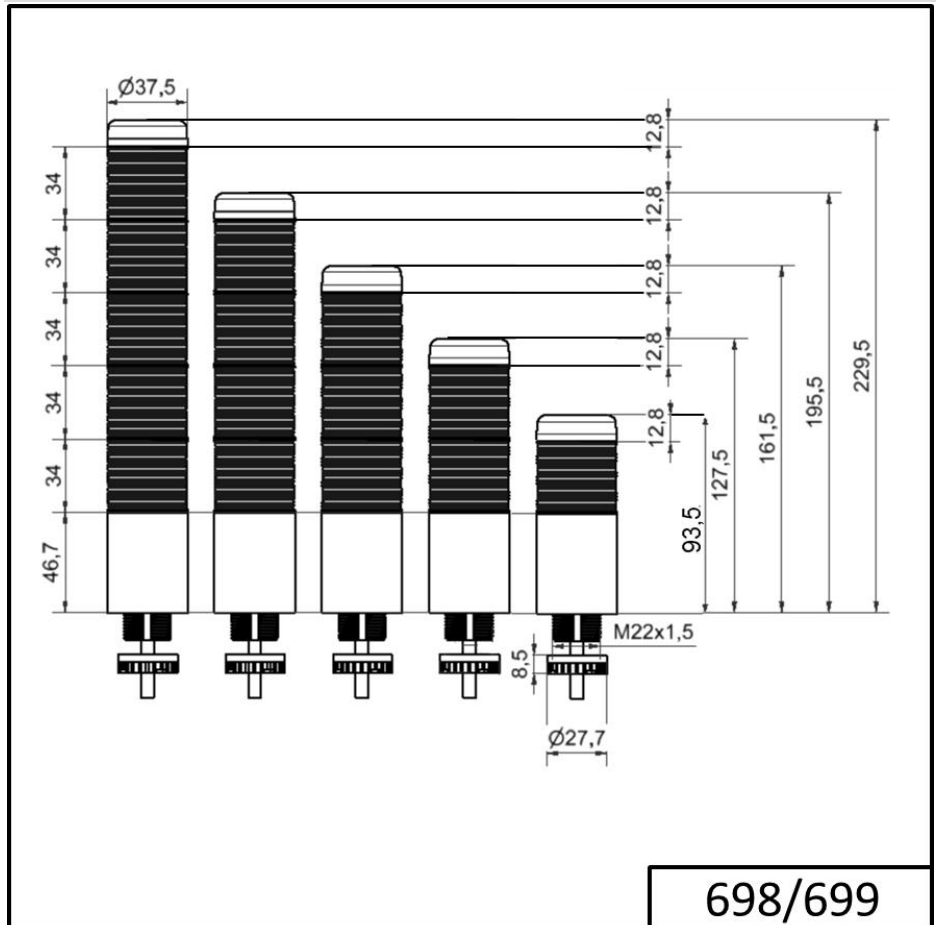

Completely pre-assembled Signal Towers / KOMPAKT 37  
**K37 plug EM 24VAC/DC BU/GN/YE/RD**

Part No.:	698.250.75
Series:	Kompakt 37

MECHANICAL DATA	
Height	209 mm
Diameter	38 mm
Materials	PC
Dome colour	Blue Green Red Yellow
Housing colour	Black
Protection category	IP65
Connection	M12 plug 8-pole
Cable entry	Membrane grommet
Cable entry minimum	d = 1 mm
Cable entry maximum	d = 9 mm
Tension relief	Pull-out protection
Type of fixing	Built-in mounting
Service life optical	50,000 h maximum
Working temperature minimum	-20°C
Working temperature maximum	+50°C
UL Type Rating	Type 12 Type 4X
Weight with packaging	154 g
Product weight	100 g

ELECTRICAL DATA	
Operating voltage	24V
Operating voltage type	AC/DC
Operating voltage frequency	50Hz
Operating voltage tolerance	+/- 10%
Rated operational voltage	24 VDC
Rated operational current	135 mA
Rated inrush current	500 mA
Protection class	Protection class 2
Pollution degree	3 In the connection area: 2

OPTICAL DATA	
Light source	LED

For additional installation and mounting information, refer to the appropriate user guide at [www.werma.com](http://www.werma.com). This printed copy is for information only and is subject to alteration.

Completely pre-assembled Signal Towers / KOMPAKT 37  
**K37 plug EM 24VAC/DC BU/GN/YE/RD**

Light colour	Blue Green Red Yellow
Optical signal image	Permanent

**DRAWING**

! For additional installation and mounting information, refer to the appropriate user guide at [www.werma.com](http://www.werma.com). This printed copy is for information only and is subject to alteration.