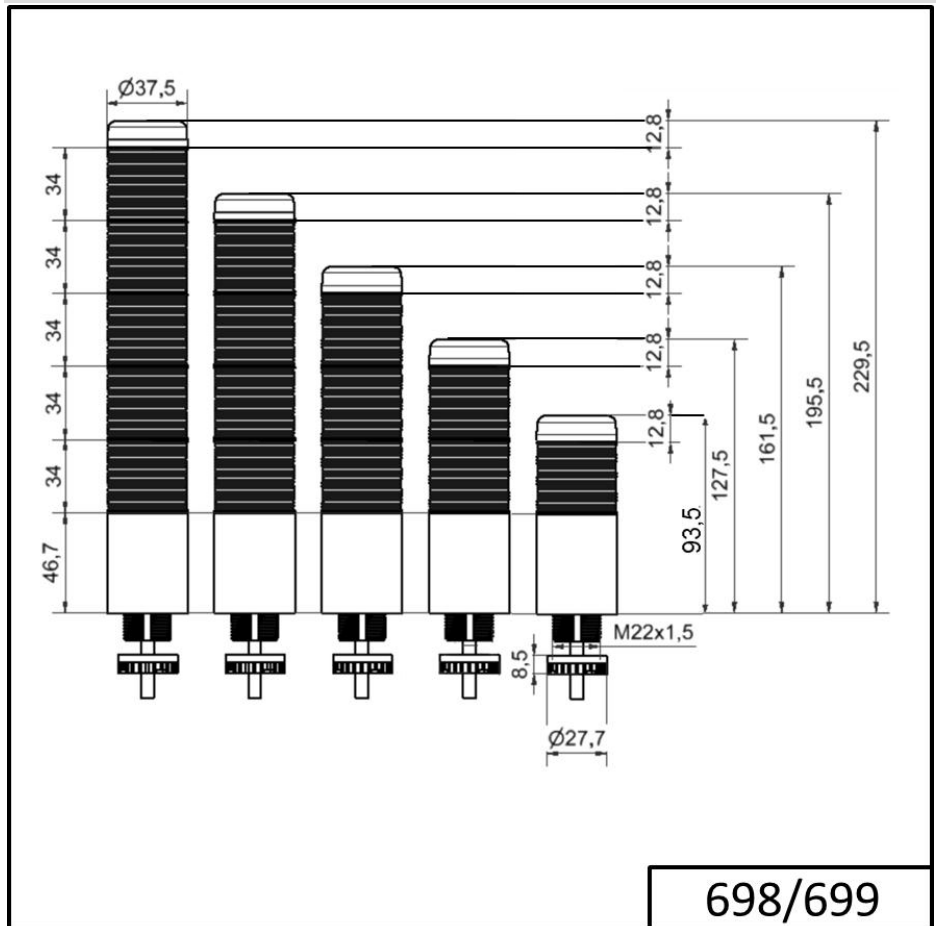

Completely pre-assembled Signal Towers / KOMPAKT 37
K37 plug EM 24VAC/DC BU/CL/GN/YE/RD

Part No.:	698.260.75
Series:	Kompakt 37

MECHANICAL DATA	
Height	243 mm
Diameter	38 mm
Materials	PC
Dome colour	Blue Clear Green Red Yellow
Housing colour	Black
Protection category	IP65
Connection	M12 plug 8-pole
Cable entry	Membrane grommet
Cable entry minimum	d = 1 mm
Cable entry maximum	d = 9 mm
Tension relief	Pull-out protection
Type of fixing	Built-in mounting
Service life optical	50,000 h maximum
Working temperature minimum	-20°C
Working temperature maximum	+50°C
UL Type Rating	Type 12 Type 4X
Weight with packaging	170 g
Product weight	116 g

ELECTRICAL DATA	
Operating voltage	24V
Operating voltage type	AC/DC
Operating voltage frequency	50Hz
Operating voltage tolerance	+/- 10%
Rated operational voltage	24 VDC
Rated operational current	175 mA
Rated inrush current	500 mA
Protection class	Protection class 2
Pollution degree	3 In the connection area: 2

OPTICAL DATA	
Light source	LED

! For additional installation and mounting information, refer to the appropriate user guide at www.werma.com. This printed copy is for information only and is subject to alteration.

Completely pre-assembled Signal Towers / KOMPAKT 37
K37 plug EM 24VAC/DC BU/CL/GN/YE/RD

Light colour	Blue Green Red White Yellow
Optical signal image	Permanent

DRAWING

! For additional installation and mounting information, refer to the appropriate user guide at www.werma.com. This printed copy is for information only and is subject to alteration.