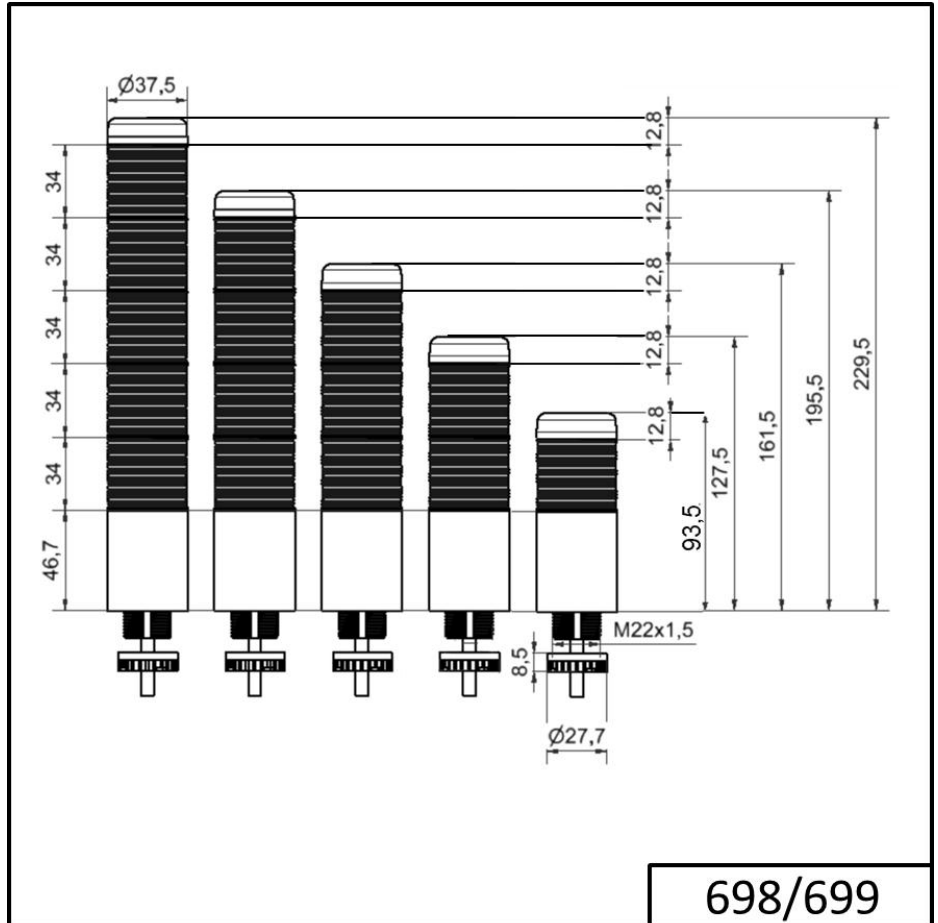

Completely pre-assembled Signal Towers / KOMPAKT 37
K37cl sr plug EM Pulse tone 24VAC/DC RD

Part No.:	699.810.75
Series:	Kompakt 37

MECHANICAL DATA	
Height	107 mm
Diameter	38 mm
Materials	PC
Dome colour	Clear
Housing colour	Black
Protection category	IP65
Connection	M12 plug 5-pole
Cable entry	Membrane grommet
Cable entry minimum	d = 1 mm
Cable entry maximum	d = 9 mm
Tension relief	Pull-out protection
Type of fixing	Built-in mounting
Service life optical	50,000 h maximum
Acoustic service life	5,000 h minimum
Working temperature minimum	-20°C
Working temperature maximum	+50°C
UL Type Rating	Type 12 Type 4X
Weight with packaging	100 g
Product weight	60 g

ELECTRICAL DATA	
Operating voltage	24V
Operating voltage type	AC/DC
Operating voltage frequency	50Hz
Operating voltage tolerance	+/- 10%
Rated operational voltage	24 VDC
Rated operational current	55 mA
Rated inrush current	500 mA
Protection class	Protection class 2
Pollution degree	3 In the connection area: 2

OPTICAL DATA	
Light source	LED
Light colour	Red
Optical signal image	Permanent

ACUSTICAL DATA	
Volume/dB(max) at 1m distance	85,0 dB (A)

For additional installation and mounting information, refer to the appropriate user guide at www.werma.com. This printed copy is for information only and is subject to alteration.

Completely pre-assembled Signal Towers / KOMPAKT 37
K37cl sr plug EM Pulse tone 24VAC/DC RD

Acoustic signal image	Pulse tone
Audio frequency	3000 Hz

DRAWING

! For additional installation and mounting information, refer to the appropriate user guide at www.werma.com. This printed copy is for information only and is subject to alteration.