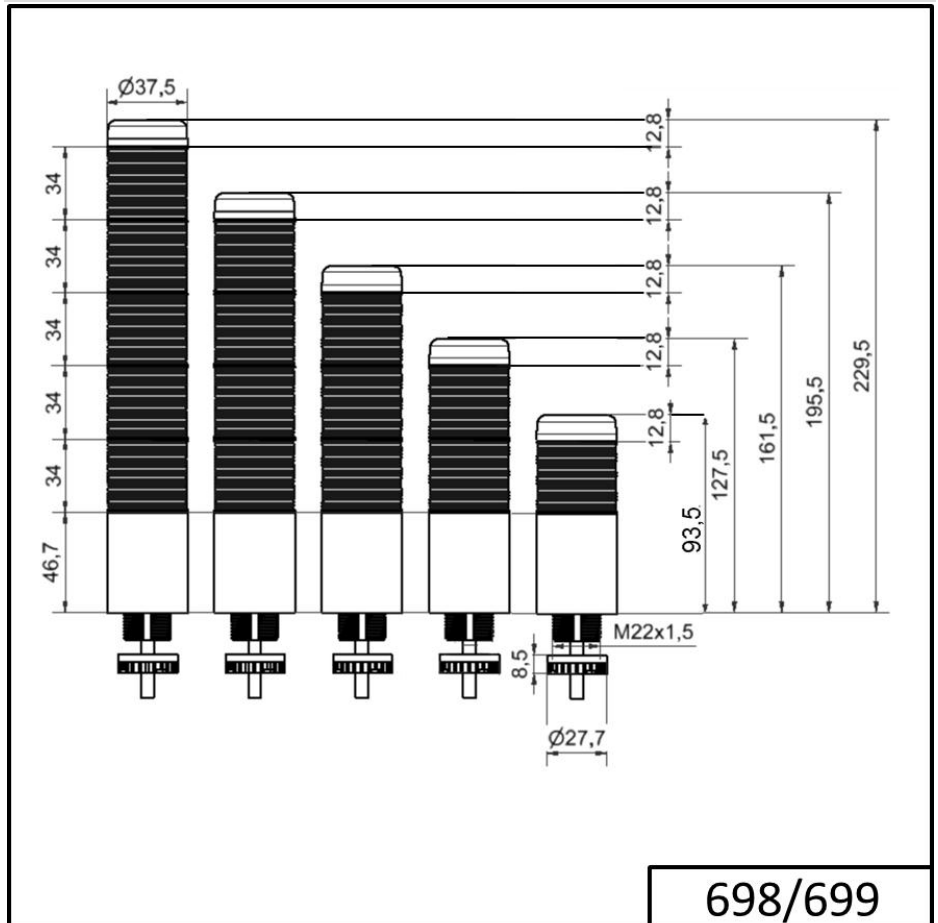

Completely pre-assembled Signal Towers / KOMPAKT 37
K37cl sr plug EM Pulse tone 24VAC/DC YE

Part No.:	699.830.75
Series:	Kompakt 37

MECHANICAL DATA	
Height	107 mm
Diameter	38 mm
Materials	PC
Dome colour	Clear
Housing colour	Silver
Protection category	IP65
Connection	M12 plug 5-pole
Cable entry	Membrane grommet
Cable entry minimum	d = 1 mm
Cable entry maximum	d = 9 mm
Tension relief	Pull-out protection
Type of fixing	Built-in mounting
Service life optical	50,000 h maximum
Acoustic service life	5,000 h minimum
Working temperature minimum	-20°C
Working temperature maximum	+50°C
UL Type Rating	Type 12 Type 4X
Weight with packaging	100 g
Product weight	60 g

ELECTRICAL DATA	
Operating voltage	24V
Operating voltage type	AC/DC
Operating voltage frequency	50Hz
Operating voltage tolerance	+/- 10%
Rated operational voltage	24 VDC
Rated operational current	55 mA
Rated inrush current	500 mA
Protection class	Protection class 2
Pollution degree	3 In the connection area: 2

OPTICAL DATA	
Light source	LED
Light colour	Yellow
Optical signal image	Permanent

ACUSTICAL DATA	
Volume/dB(max) at 1m distance	85,0 dB (A)

! For additional installation and mounting information, refer to the appropriate user guide at www.werma.com. This printed copy is for information only and is subject to alteration.

Completely pre-assembled Signal Towers / KOMPAKT 37
K37cl sr plug EM Pulse tone 24VAC/DC YE

Acoustic signal image	Pulse tone
Audio frequency	3000 Hz

DRAWING

698/699

For additional installation and mounting information, refer to the appropriate user guide at www.werma.com. This printed copy is for information only and is subject to alteration.