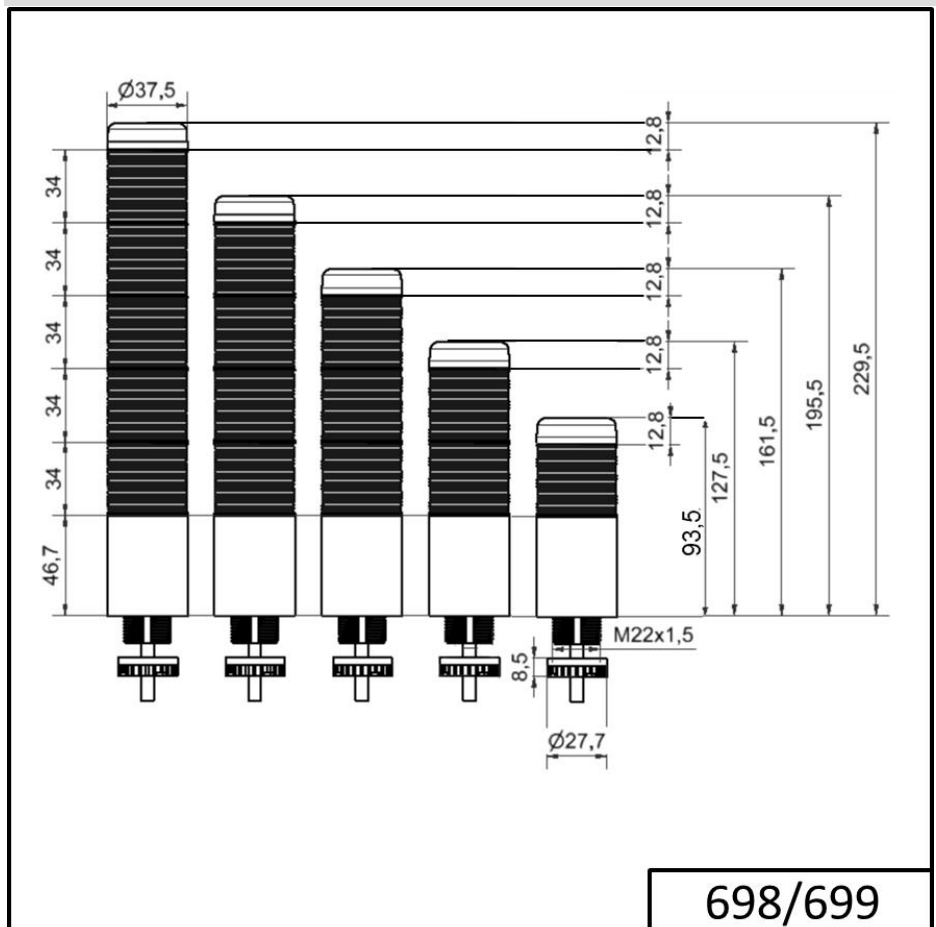

Completely pre-assembled Signal Towers / KOMPAKT 37
K37cl sr cable EM Pulse tone 24VAC/DC GN

Optical signal image	Permanent

ACUSTICAL DATA	
Volume/dB(max) at 1m distance	85,0 dB (A)
Acoustic signal image	Pulse tone
Audio frequency	2900 Hz

DRAWING

For additional installation and mounting information, refer to the appropriate user guide at www.werma.com. This printed copy is for information only and is subject to alteration.