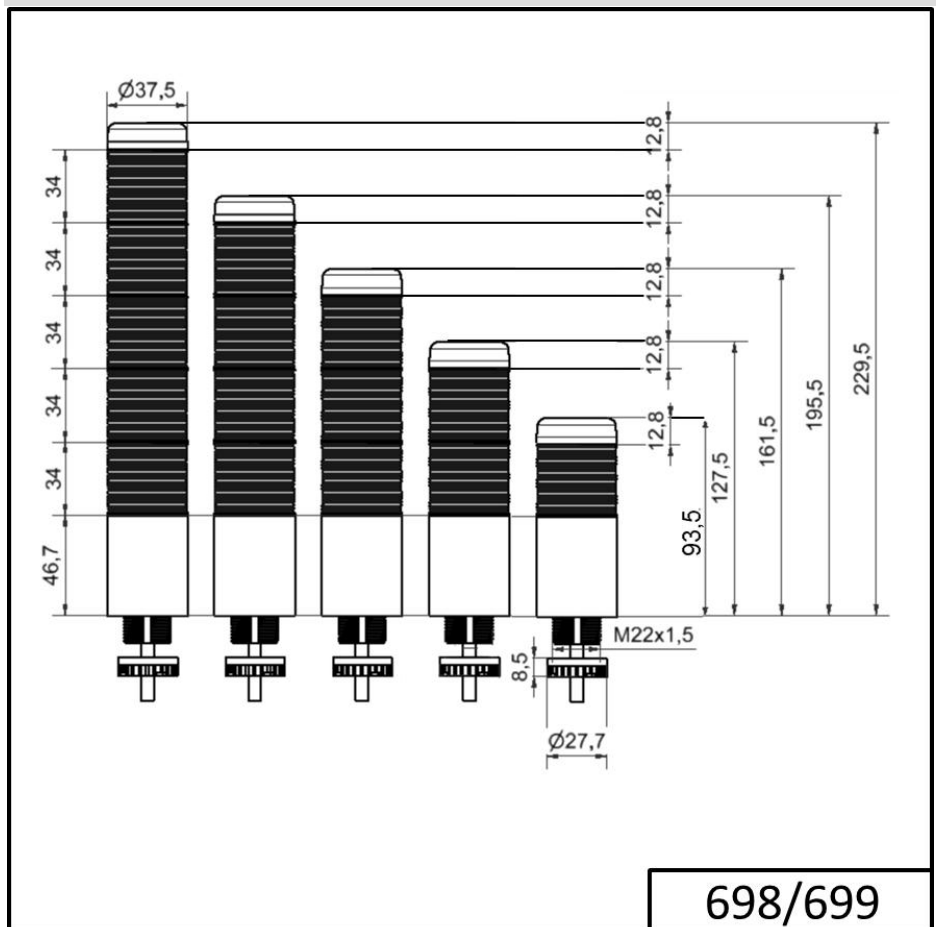

Completely pre-assembled Signal Towers / KOMPAKT 37
K37cl sr cable EM Pulse tone 24VAC/DC YE

Optical signal image	Permanent

ACUSTICAL DATA	
Volume/dB(max) at 1m distance	85,0 dB (A)
Acoustic signal image	Pulse tone
Audio frequency	2900 Hz

DRAWING

! For additional installation and mounting information, refer to the appropriate user guide at www.werma.com. This printed copy is for information only and is subject to alteration.