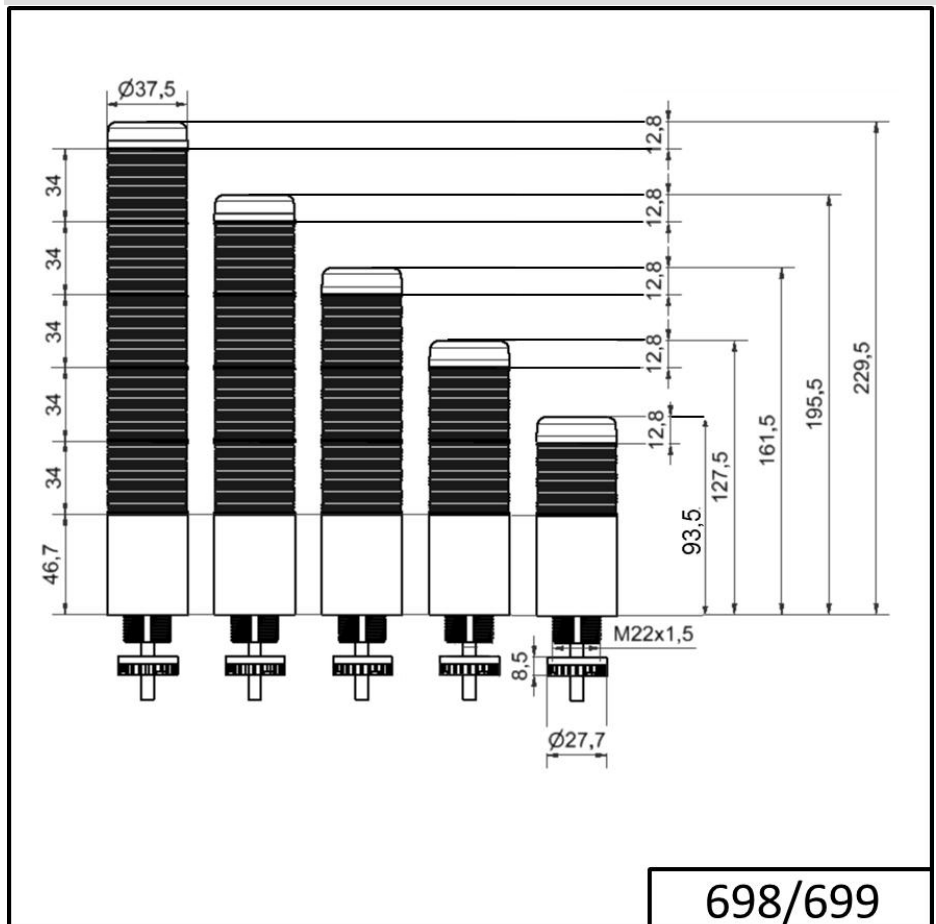

Completely pre-assembled Signal Towers / KOMPAKT 37  
**K37cl sr plug EM Pulse tone 24VAC/DC GN/**

Part No.:	699.420.75
Series:	Kompakt 37

MECHANICAL DATA	
Height	141 mm
Diameter	38 mm
Materials	PC
Dome colour	Clear
Housing colour	Black
Protection category	IP65
Connection	M12 plug 5-pole
Cable entry	Membrane grommet
Cable entry minimum	d = 1 mm
Cable entry maximum	d = 9 mm
Tension relief	Pull-out protection
Type of fixing	Built-in mounting
Service life optical	50,000 h maximum
Acoustic service life	5,000 h minimum
Working temperature minimum	-20°C
Working temperature maximum	+50°C
UL Type Rating	Type 12 Type 4X
Weight with packaging	116 g
Product weight	76 g

ELECTRICAL DATA	
Operating voltage	24V
Operating voltage type	AC/DC
Operating voltage frequency	50Hz
Operating voltage tolerance	+/- 10%
Rated operational voltage	24 VDC
Rated operational current	95 mA
Rated inrush current	500 mA
Protection class	Protection class 2
Pollution degree	3 In the connection area: 2

OPTICAL DATA	
Light source	LED
Light colour	Green Red
Optical signal image	Permanent

**ACUSTICAL DATA**

For additional installation and mounting information, refer to the appropriate user guide at [www.werma.com](http://www.werma.com). This printed copy is for information only and is subject to alteration.

Completely pre-assembled Signal Towers / KOMPAKT 37  
**K37cl sr plug EM Pulse tone 24VAC/DC GN/**

Volume/dB(max) at 1m distance	85,0 dB (A)
Acoustic signal image	Pulse tone
Audio frequency	2900 Hz

**DRAWING**