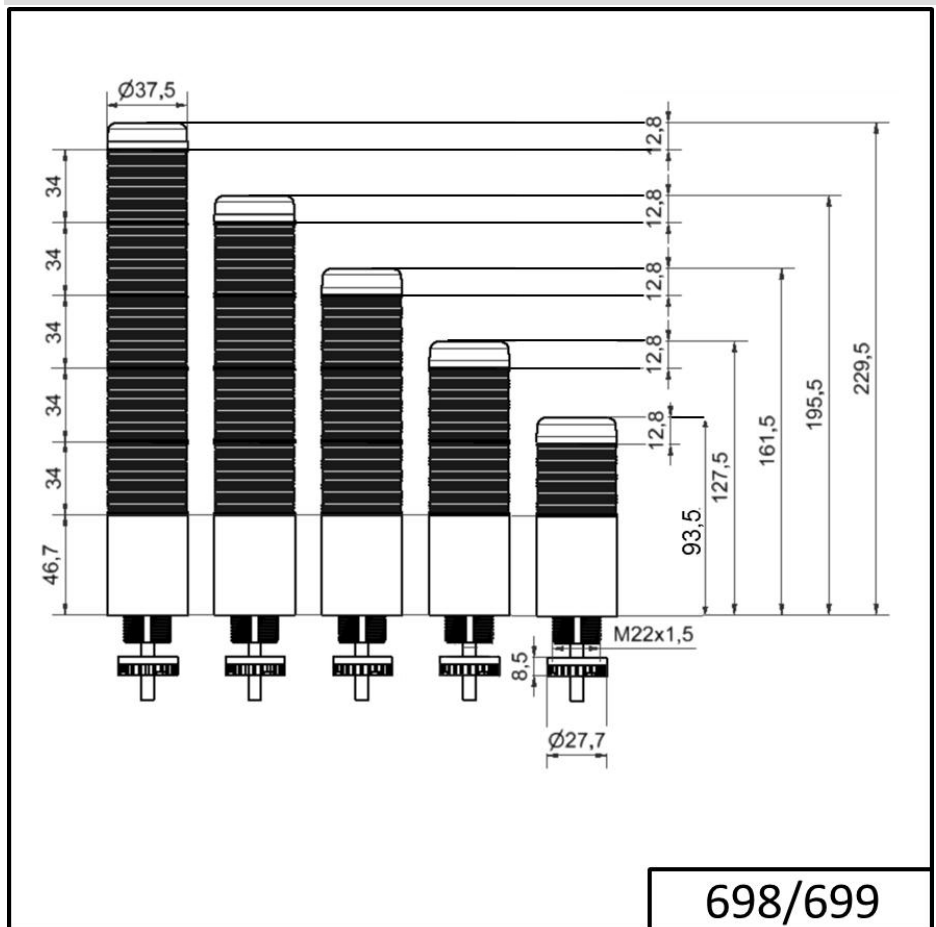

Completely pre-assembled Signal Towers / KOMPAKT 37
K37cl sr cable EM Pulse tone 24VAC/DC GN

Light colour	Green Red Yellow
Optical signal image	Permanent

ACUSTICAL DATA	
Volume/dB(max) at 1m distance	85,0 dB (A)
Acoustic signal image	Pulse tone
Audio frequency	2900 Hz

DRAWING

698/699

For additional installation and mounting information, refer to the appropriate user guide at www.werma.com. This printed copy is for information only and is subject to alteration.