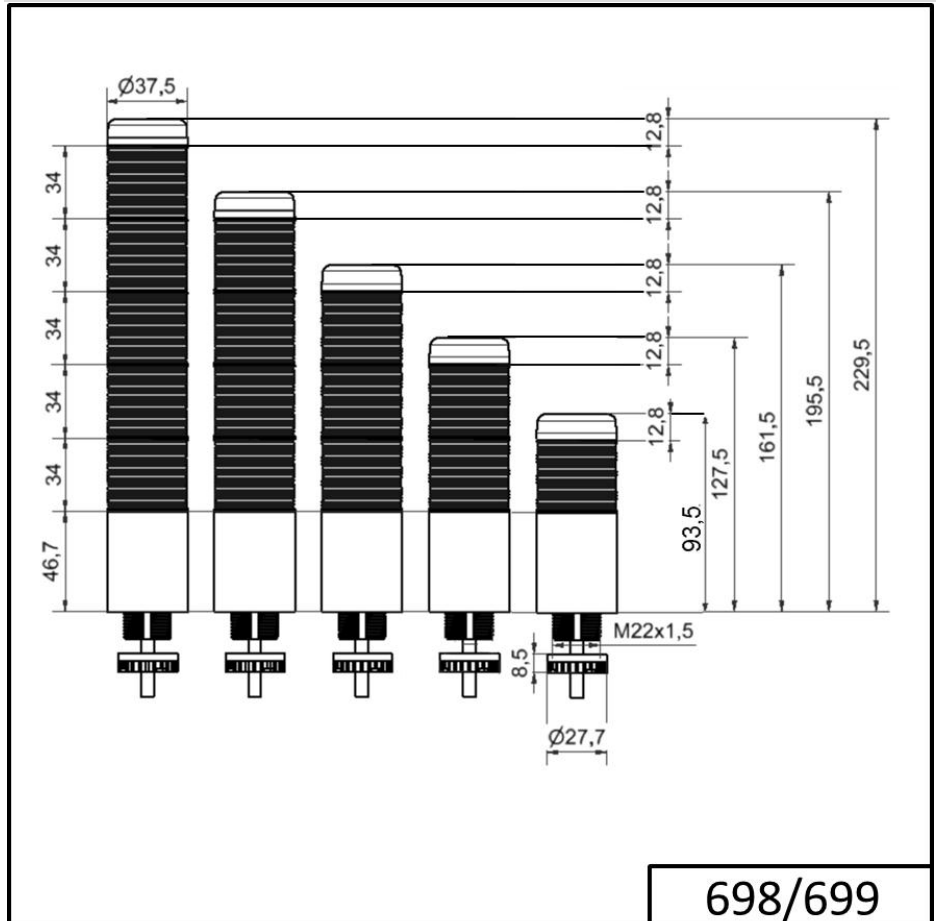

Completely pre-assembled Signal Towers / KOMPAKT 37 K37cl sr plug EM Pulse tone 24VAC/DC YE/

Part No.:	699.430.75
Series:	Kompakt 37

MECHANICAL DATA	
Height	141 mm
Diameter	38 mm
Materials	PC
Dome colour	Clear
Housing colour	Black
Protection category	IP65
Connection	M12 plug 5-pole
Cable entry	Membrane grommet
Cable entry minimum	d = 1 mm
Cable entry maximum	d = 9 mm
Tension relief	Pull-out protection
Type of fixing	Built-in mounting
Service life optical	50,000 h maximum
Acoustic service life	5,000 h minimum
Working temperature minimum	-20°C
Working temperature maximum	+50°C
UL Type Rating	Type 12 Type 4X
Weight with packaging	116 g
Product weight	76 g

ELECTRICAL DATA	
Operating voltage	24V
Operating voltage type	AC/DC
Operating voltage frequency	50Hz
Operating voltage tolerance	+/- 10%
Rated operational voltage	24 VDC
Rated operational current	85 mA
Rated inrush current	500 mA
Protection class	Protection class 2
Pollution degree	3 In the connection area: 2

OPTICAL DATA	
Light source	LED
Light colour	Red Yellow
Optical signal image	Permanent

ACUSTICAL DATA

For additional installation and mounting information, refer to the appropriate user guide at www.werma.com. This printed copy is for information only and is subject to alteration.

Completely pre-assembled Signal Towers / KOMPAKT 37
K37cl sr plug EM Pulse tone 24VAC/DC YE/

Volume/dB(max) at 1m distance	85,0 dB (A)
Acoustic signal image	Pulse tone
Audio frequency	2900 Hz

DRAWING

For additional installation and mounting information, refer to the appropriate user guide at www.werma.com. This printed copy is for information only and is subject to alteration.