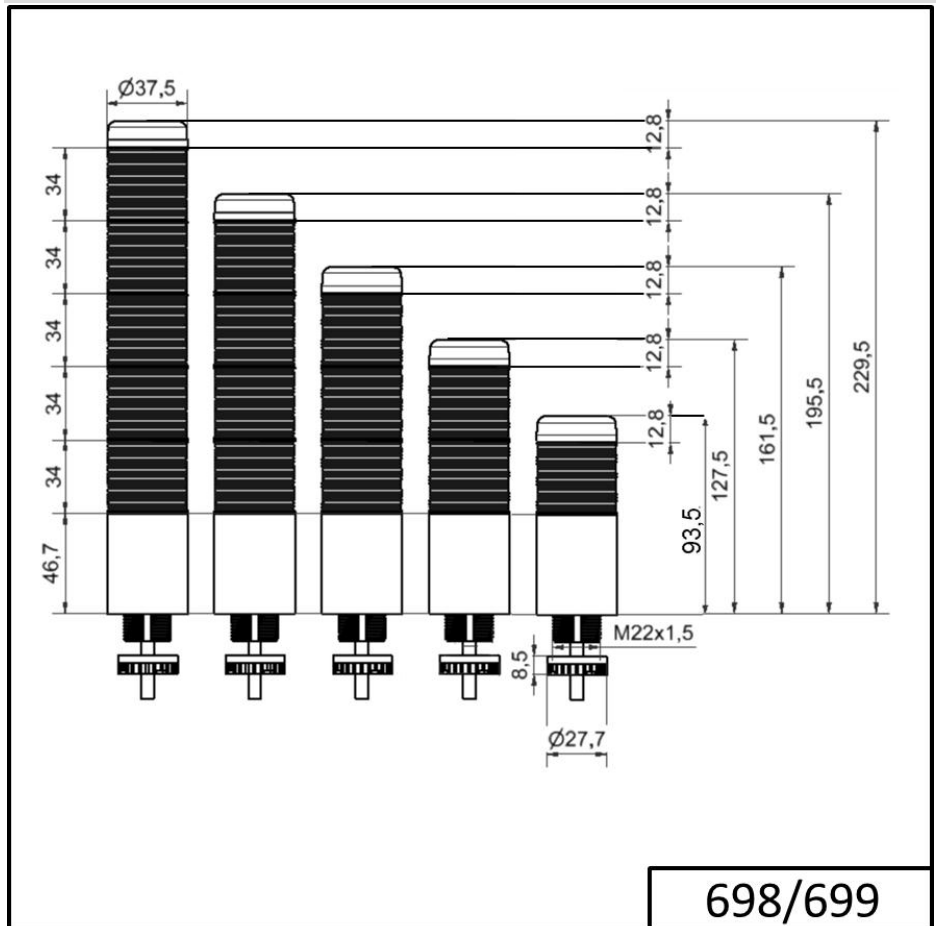

Completely pre-assembled Signal Towers / KOMPAKT 37
K37cl sr cable EM Pulse tone 24VAC/DC CL

Light colour	Green Red White Yellow
Optical signal image	Permanent

ACUSTICAL DATA	
Volume/dB(max) at 1m distance	85,0 dB (A)
Acoustic signal image	Pulse tone
Audio frequency	2900 Hz

DRAWING

For additional installation and mounting information, refer to the appropriate user guide at www.werma.com. This printed copy is for information only and is subject to alteration.