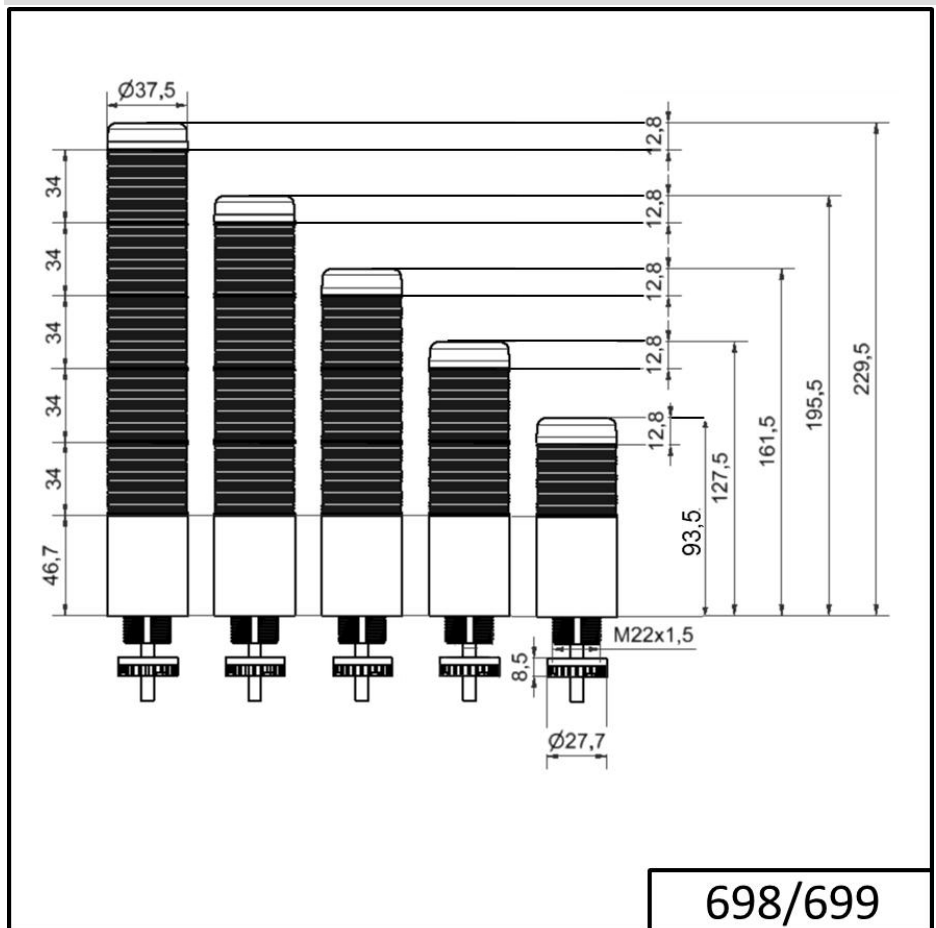

Completely pre-assembled Signal Towers / KOMPAKT 37
K37cl sr cable EM Pulse tone 24VAC/DC BU

Light colour	Blue Green Red Yellow
Optical signal image	Permanent

ACUSTICAL DATA	
Volume/dB(max) at 1m distance	85,0 dB (A)
Acoustic signal image	Pulse tone
Audio frequency	2900 Hz

DRAWING

For additional installation and mounting information, refer to the appropriate user guide at www.werma.com. This printed copy is for information only and is subject to alteration.