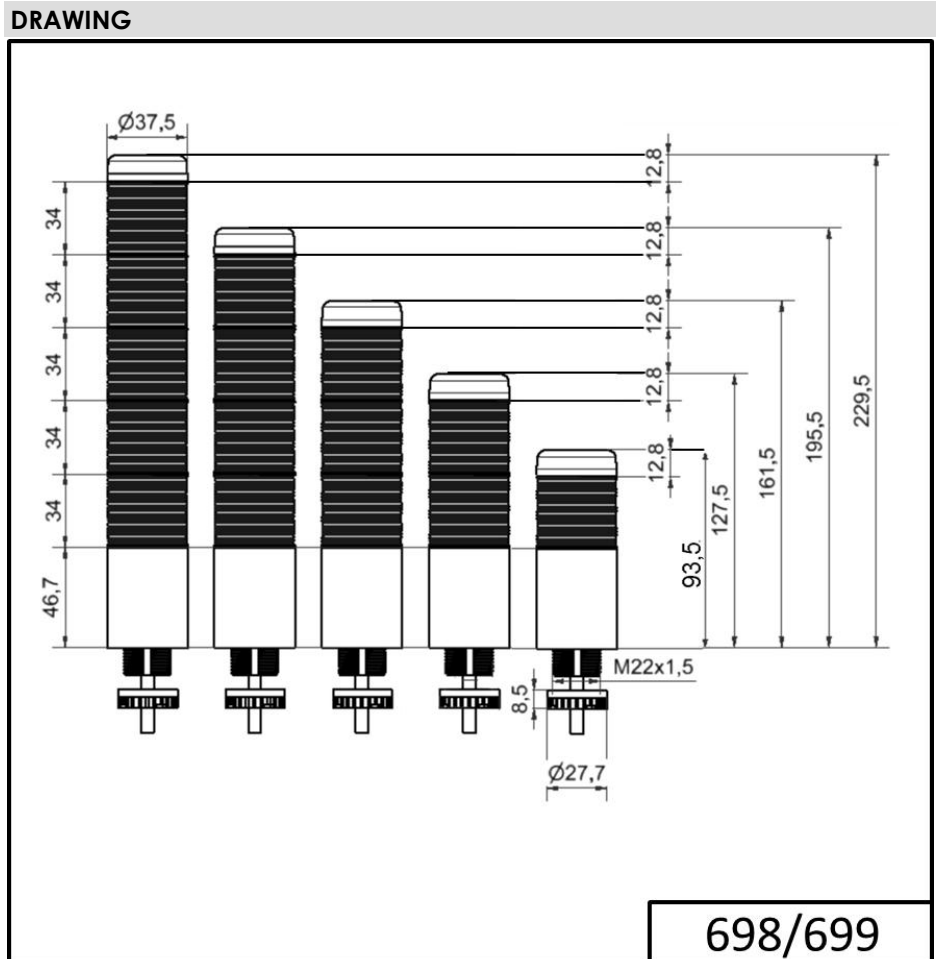

Completely pre-assembled Signal Towers / KOMPAKT 37 K37cl sr plug EM Pulse tone 24VAC/DC CL/

Part No.:	699.440.75
Series:	Kompakt 37

MECHANICAL DATA

Height	209 mm
Diameter	38 mm
Materials	PC
Dome colour	Clear
Housing colour	Silver
Protection category	IP65
Connection	M12 plug 8-pole
Cable entry	Membrane grommet
Cable entry minimum	d = 1 mm
Cable entry maximum	d = 9 mm
Tension relief	Pull-out protection
Type of fixing	Built-in mounting
Service life optical	50,000 h maximum
Acoustic service life	5,000 h minimum
Working temperature minimum	-20°C
Working temperature maximum	+50°C
UL Type Rating	Type 12 Type 4X
Weight with packaging	156 g
Product weight	102 g

OPTICAL DATA

Light source	LED
Light colour	Green Red White Yellow
Optical signal image	Permanent

For additional installation and mounting information, refer to the appropriate user guide at www.werma.com. This printed copy is for information only and is subject to alteration.

Completely pre-assembled Signal Towers / KOMPAKT 37
K37cl sr plug EM Pulse tone 24VAC/DC CL/

ACUSTICAL DATA	
Volume/dB(max) at 1m distance	85,0 dB (A)
Acoustic signal image	Pulse tone
Audio frequency	2900 Hz