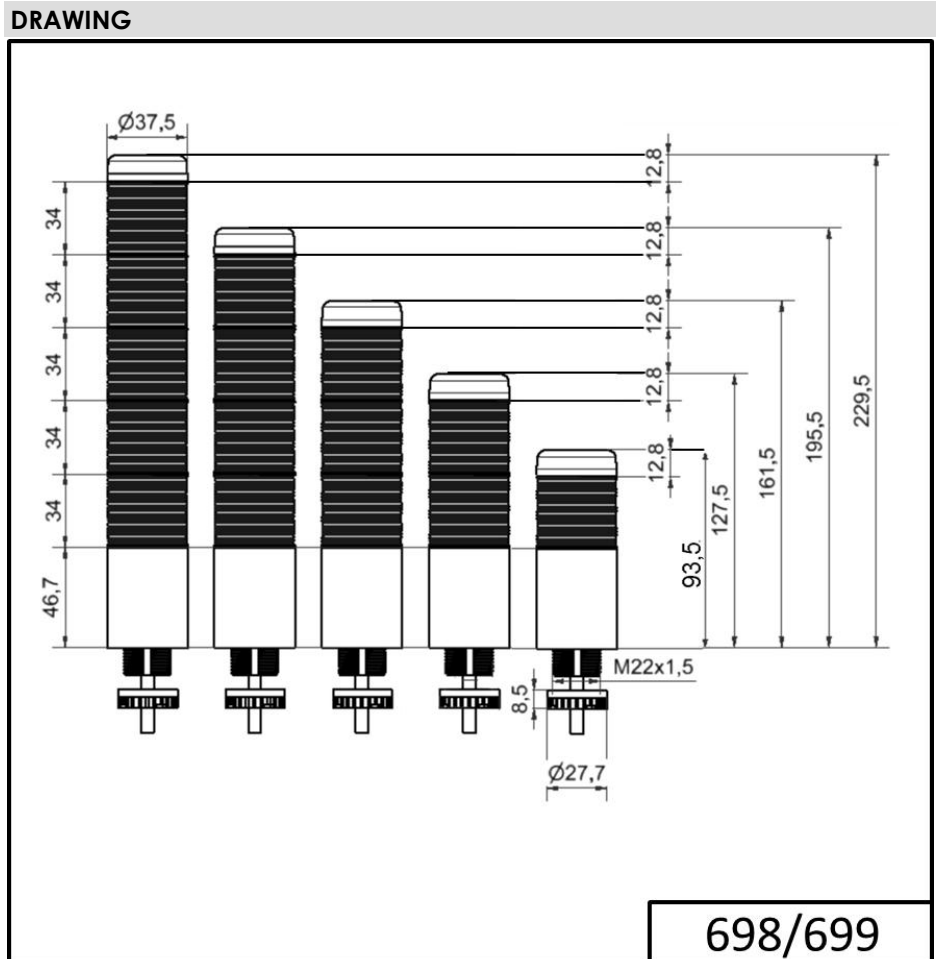

## Completely pre-assembled Signal Towers / KOMPAKT 37 K37cl sr plug EM Pulse tone 24VAC/DC BU/

Part No.:	699.450.75
Series:	Kompakt 37

MECHANICAL DATA	
Height	209 mm
Diameter	38 mm
Materials	PC
Dome colour	Clear
Housing colour	Silver
Protection category	IP65
Connection	M12 plug 8-pole
Cable entry	Membrane grommet
Cable entry minimum	d = 1 mm
Cable entry maximum	d = 9 mm
Tension relief	Pull-out protection
Type of fixing	Built-in mounting
Service life optical	50,000 h maximum
Acoustic service life	5,000 h minimum
Working temperature minimum	-20°C
Working temperature maximum	+50°C
UL Type Rating	Type 12 Type 4X
Weight with packaging	156 g
Product weight	102 g

ELECTRICAL DATA	
Operating voltage	24V
Operating voltage type	AC/DC
Operating voltage frequency	50Hz
Operating voltage tolerance	+/- 10%
Rated operational voltage	24 VDC
Rated operational current	160 mA
Rated inrush current	500 mA
Protection class	Protection class 2
Pollution degree	3 In the connection area: 2

OPTICAL DATA	
Light source	LED
Light colour	Blue Green Red Yellow
Optical signal image	Permanent

For additional installation and mounting information, refer to the appropriate user guide at [www.werma.com](http://www.werma.com). This printed copy is for information only and is subject to alteration.

Completely pre-assembled Signal Towers / KOMPAKT 37  
**K37cl sr plug EM Pulse tone 24VAC/DC BU/**

ACUSTICAL DATA	
Volume/dB(max) at 1m distance	85,0 dB (A)
Acoustic signal image	Pulse tone
Audio frequency	2900 Hz