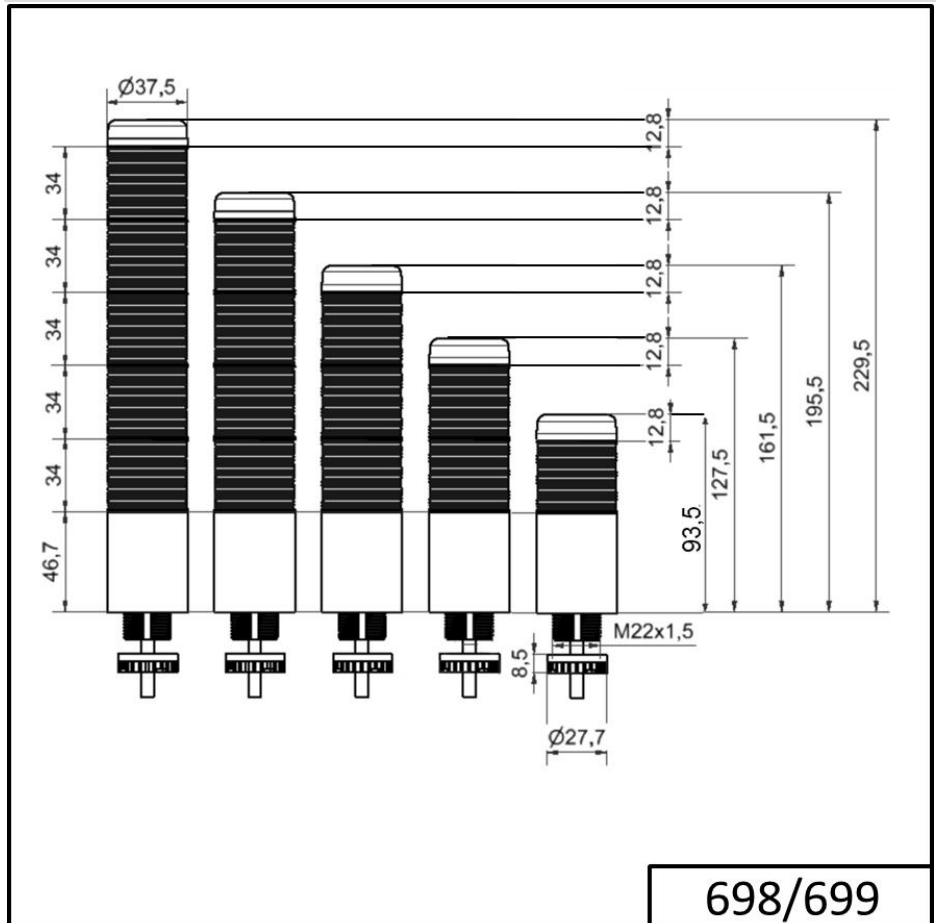

Completely pre-assembled Signal Towers / KOMPAKT 37
K37cl sr cable EM Pulse tone 24VAC/DC BU

Light colour	Blue Green Red White Yellow
Optical signal image	Permanent

ACUSTICAL DATA	
Volume/dB(max) at 1m distance	85,0 dB (A)
Acoustic signal image	Pulse tone
Audio frequency	2900 Hz

DRAWING

For additional installation and mounting information, refer to the appropriate user guide at www.werma.com. This printed copy is for information only and is subject to alteration.