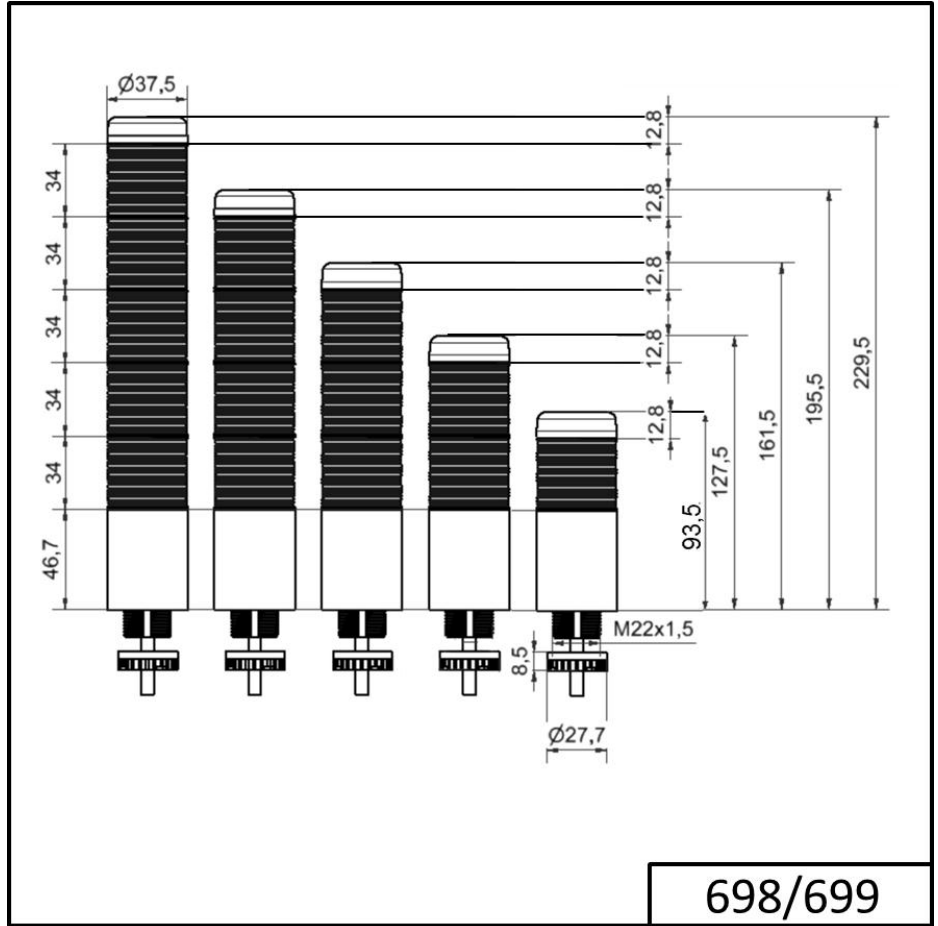

Completely pre-assembled Signal Towers / KOMPAKT 37

K37cl sr cable EM 24VAC/DC YE/RD

Part No.:	698.330.75
Series:	Kompakt 37

MECHANICAL DATA	
Height	141 mm
Diameter	38 mm
Materials	PC
Dome colour	Clear
Housing colour	Black
Protection category	IP65
Connection	Cable
cross-sectional area maximum	0,34mm ² / 22AWG
Cable entry	Membrane grommet
Cable entry minimum	d = 1 mm
Cable entry maximum	d = 9 mm
Cable length	2000 mm
Tension relief	Pull-out protection
Type of fixing	Built-in mounting
Service life optical	50,000 h maximum
Working temperature minimum	-20°C
Working temperature maximum	+50°C
UL Type Rating	Type 12 Type 4X
Weight with packaging	179 g
Product weight	146 g

ELECTRICAL DATA	
Operating voltage	24V
Operating voltage type	AC/DC
Operating voltage frequency	50Hz
Operating voltage tolerance	+/- 10%
Rated operational voltage	24 VDC
Rated operational current	60 mA
Rated inrush current	500 mA
Protection class	Protection class 2
Pollution degree	3 In the connection area: 2

OPTICAL DATA	
Light source	LED
Light colour	Red Yellow
Optical signal image	Permanent

! For additional installation and mounting information, refer to the appropriate user guide at www.werma.com. This printed copy is for information only and is subject to alteration.

Completely pre-assembled Signal Towers / KOMPAKT 37
K37cl sr cable EM 24VAC/DC YE/RD

DRAWING

698/699

! For additional installation and mounting information, refer to the appropriate user guide at www.werma.com. This printed copy is for information only and is subject to alteration.