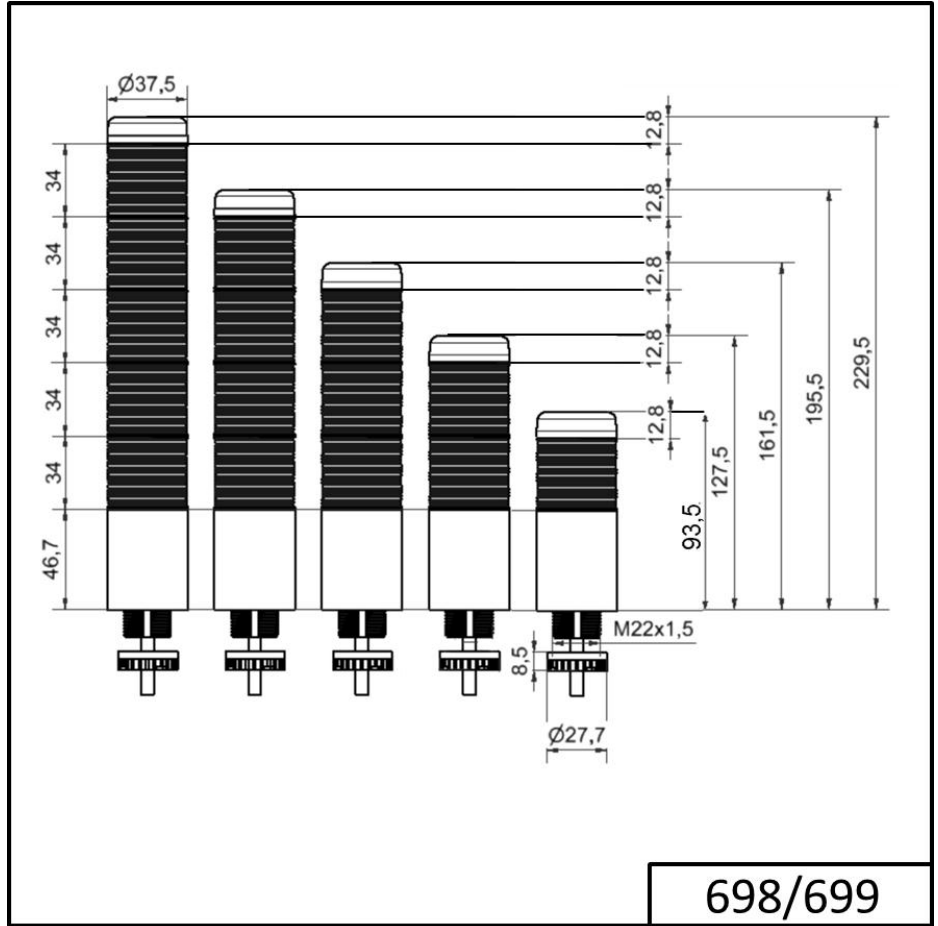

Completely pre-assembled Signal Towers / KOMPAKT 37
K37cl sr plug EM 24VAC/DC GN/RD

Part No.:	698.420.75
Series:	Kompakt 37

MECHANICAL DATA	
Height	141 mm
Diameter	38 mm
Materials	PC
Dome colour	Clear
Housing colour	Black
Protection category	IP65
Connection	M12 plug 5-pole
Cable entry	Membrane grommet
Cable entry minimum	d = 1 mm
Cable entry maximum	d = 9 mm
Tension relief	Pull-out protection
Type of fixing	Built-in mounting
Service life optical	50,000 h maximum
Working temperature minimum	-20°C
Working temperature maximum	+50°C
UL Type Rating	Type 12 Type 4X
Weight with packaging	115 g
Product weight	74 g

ELECTRICAL DATA	
Operating voltage	24V
Operating voltage type	AC/DC
Operating voltage frequency	50Hz
Operating voltage tolerance	+/- 10%
Rated operational voltage	24 VDC
Rated operational current	70 mA
Rated inrush current	500 mA
Protection class	Protection class 2
Pollution degree	3 In the connection area: 2

OPTICAL DATA	
Light source	LED
Light colour	Green Red
Optical signal image	Permanent

! For additional installation and mounting information, refer to the appropriate user guide at www.werma.com. This printed copy is for information only and is subject to alteration.

Completely pre-assembled Signal Towers / KOMPAKT 37
K37cl sr plug EM 24VAC/DC GN/RD

DRAWING

! For additional installation and mounting information, refer to the appropriate user guide at www.werma.com. This printed copy is for information only and is subject to alteration.