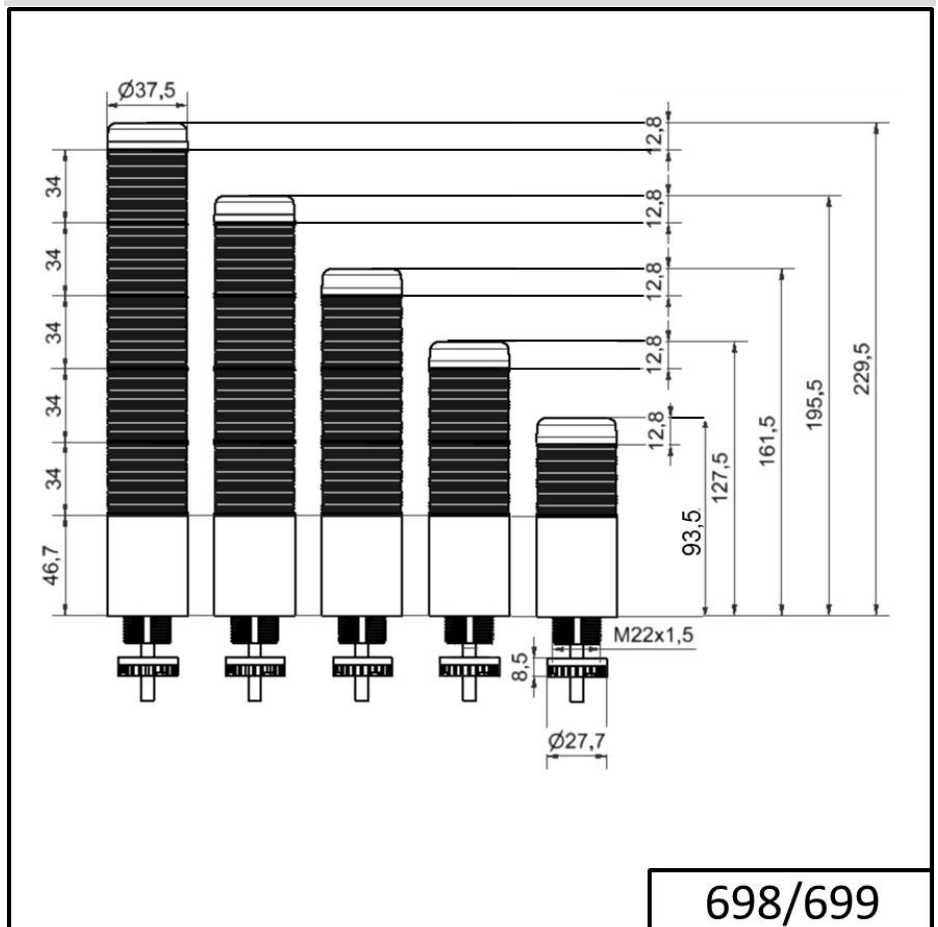

Completely pre-assembled Signal Towers / KOMPAKT 37
K37cl sr plug EM Pulse tone 24VAC/DC BU/

Optical signal image	Permanent

ACUSTICAL DATA	
Volume/dB(max) at 1m distance	85,0 dB (A)
Acoustic signal image	Pulse tone
Audio frequency	2900 Hz

DRAWING

! For additional installation and mounting information, refer to the appropriate user guide at www.werma.com. This printed copy is for information only and is subject to alteration.