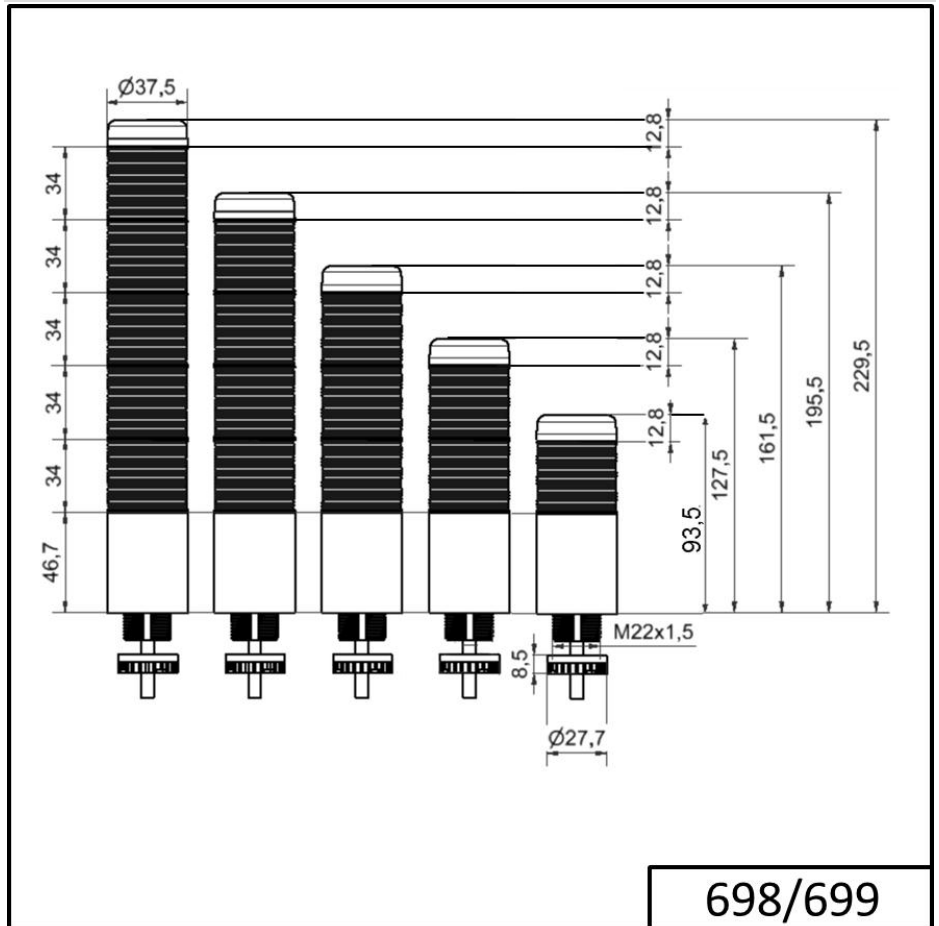

Completely pre-assembled Signal Towers / KOMPAKT 37  
**K37cl sr plug EM 24VAC/DC YE/RD**

Part No.:	698.430.75
Series:	Kompakt 37

MECHANICAL DATA	
Height	141 mm
Diameter	38 mm
Materials	PC
Dome colour	Clear
Housing colour	Black
Protection category	IP65
Connection	M12 plug 5-pole
Cable entry	Membrane grommet
Cable entry minimum	d = 1 mm
Cable entry maximum	d = 9 mm
Tension relief	Pull-out protection
Type of fixing	Built-in mounting
Service life optical	50,000 h maximum
Working temperature minimum	-20°C
Working temperature maximum	+50°C
UL Type Rating	Type 12 Type 4X
Weight with packaging	115 g
Product weight	74 g

ELECTRICAL DATA	
Operating voltage	24V
Operating voltage type	AC/DC
Operating voltage frequency	50Hz
Operating voltage tolerance	+/- 10%
Rated operational voltage	24 VDC
Rated operational current	60 mA
Rated inrush current	500 mA
Protection class	Protection class 2
Pollution degree	3 In the connection area: 2

OPTICAL DATA	
Light source	LED
Light colour	Green Red
Optical signal image	Permanent

! For additional installation and mounting information, refer to the appropriate user guide at [www.werma.com](http://www.werma.com). This printed copy is for information only and is subject to alteration.

Completely pre-assembled Signal Towers / KOMPAKT 37  
**K37cl sr plug EM 24VAC/DC YE/RD**

DRAWING

For additional installation and mounting information, refer to the appropriate user guide at [www.werma.com](http://www.werma.com). This printed copy is for information only and is subject to alteration.