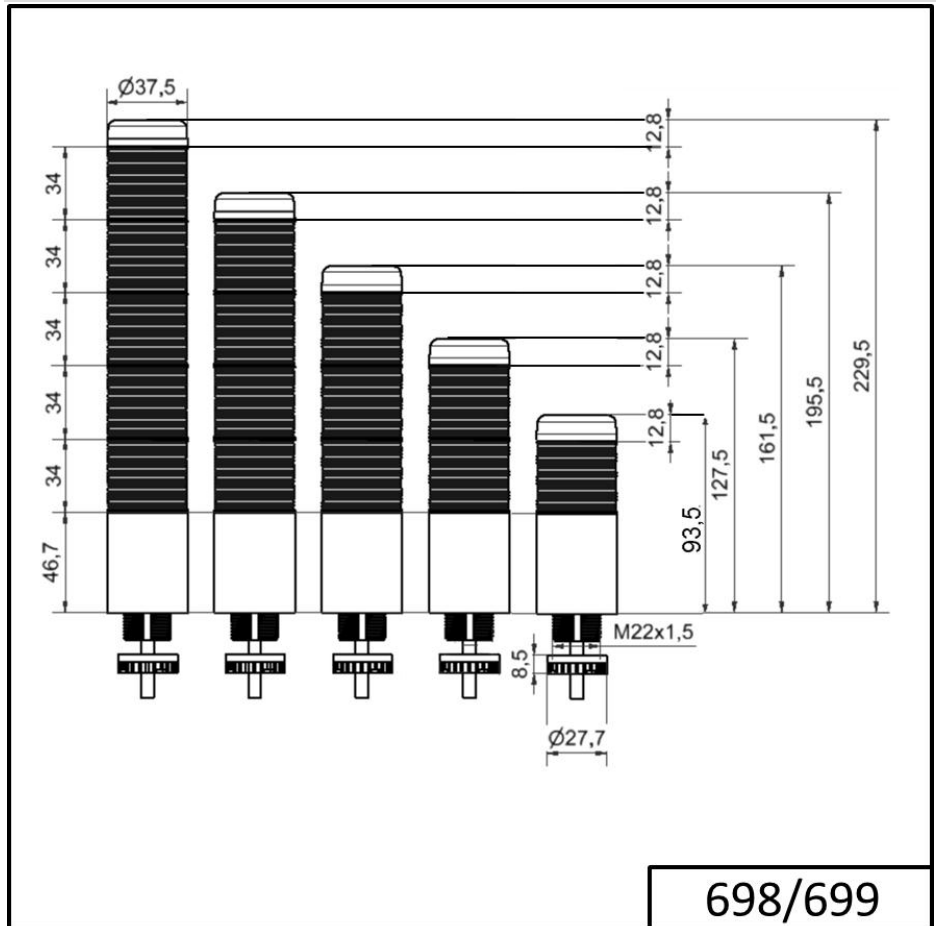

Completely pre-assembled Signal Towers / KOMPAKT 37
K37cl sr plug EM 24VAC/DC GN/YE/RD

Part No.:	698.410.75
Series:	Kompakt 37

MECHANICAL DATA	
Height	175 mm
Diameter	38 mm
Materials	PC
Dome colour	Clear
Housing colour	Silver
Protection category	IP65
Connection	M12 plug 5-pole
Cable entry	Membrane grommet
Cable entry minimum	d = 1 mm
Cable entry maximum	d = 9 mm
Tension relief	Pull-out protection
Type of fixing	Built-in mounting
Service life optical	50,000 h maximum
Working temperature minimum	-20°C
Working temperature maximum	+50°C
UL Type Rating	Type 12 Type 4X
Weight with packaging	131 g
Product weight	87 g

ELECTRICAL DATA	
Operating voltage	24V
Operating voltage type	AC/DC
Operating voltage frequency	50Hz
Operating voltage tolerance	+/- 10%
Rated operational voltage	24 VDC
Rated operational current	100 mA
Rated inrush current	500 mA
Protection class	Protection class 2
Pollution degree	3 In the connection area: 2

OPTICAL DATA	
Light source	LED
Light colour	Green Red Yellow
Optical signal image	Permanent

! For additional installation and mounting information, refer to the appropriate user guide at www.werma.com. This printed copy is for information only and is subject to alteration.

Completely pre-assembled Signal Towers / KOMPAKT 37
K37cl sr plug EM 24VAC/DC GN/YE/RD

DRAWING

! For additional installation and mounting information, refer to the appropriate user guide at www.werma.com. This printed copy is for information only and is subject to alteration.