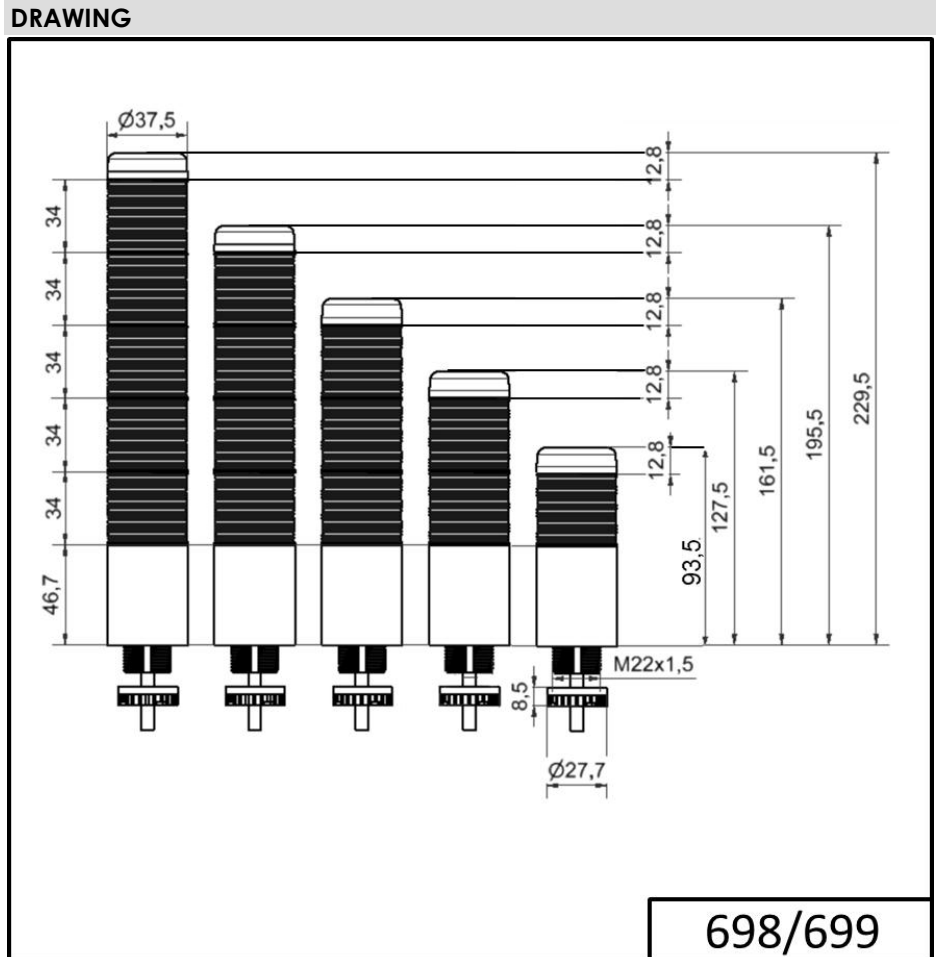

Completely pre-assembled Signal Towers / KOMPAKT 37

K37cl sr cable EM 24VAC/DC BU/GN/YE/RD

Part No.:	698.350.75
Series:	Kompakt 37

MECHANICAL DATA	
Height	209 mm
Diameter	38 mm
Materials	PC
Dome colour	Clear
Housing colour	Silver
Protection category	IP65
Connection	Cable
cross-sectional area maximum	0,34mm ² / 22AWG
Cable entry	Membrane grommet
Cable entry minimum	d = 1 mm
Cable entry maximum	d = 9 mm
Cable length	2000 mm
Tension relief	Pull-out protection
Type of fixing	Built-in mounting
Service life optical	50,000 h maximum
Working temperature minimum	-20°C
Working temperature maximum	+50°C
UL Type Rating	Type 12 Type 4X
Weight with packaging	237 g
Product weight	195 g

ELECTRICAL DATA	
Operating voltage	24V
Operating voltage type	AC/DC
Operating voltage frequency	50Hz
Operating voltage tolerance	+/- 10%
Rated operational voltage	24 VDC
Rated operational current	135 mA
Rated inrush current	500 mA
Protection class	Protection class 2
Pollution degree	3 In the connection area: 2

OPTICAL DATA	
Light source	LED
Light colour	Blue Green Red Yellow

For additional installation and mounting information, refer to the appropriate user guide at www.werma.com. This printed copy is for information only and is subject to alteration.

Completely pre-assembled Signal Towers / KOMPAKT 37
K37cl sr cable EM 24VAC/DC BU/GN/YE/RD

Optical signal image Permanent

For additional installation and mounting information, refer to the appropriate user guide at www.werma.com. This printed copy is for information only and is subject to alteration.