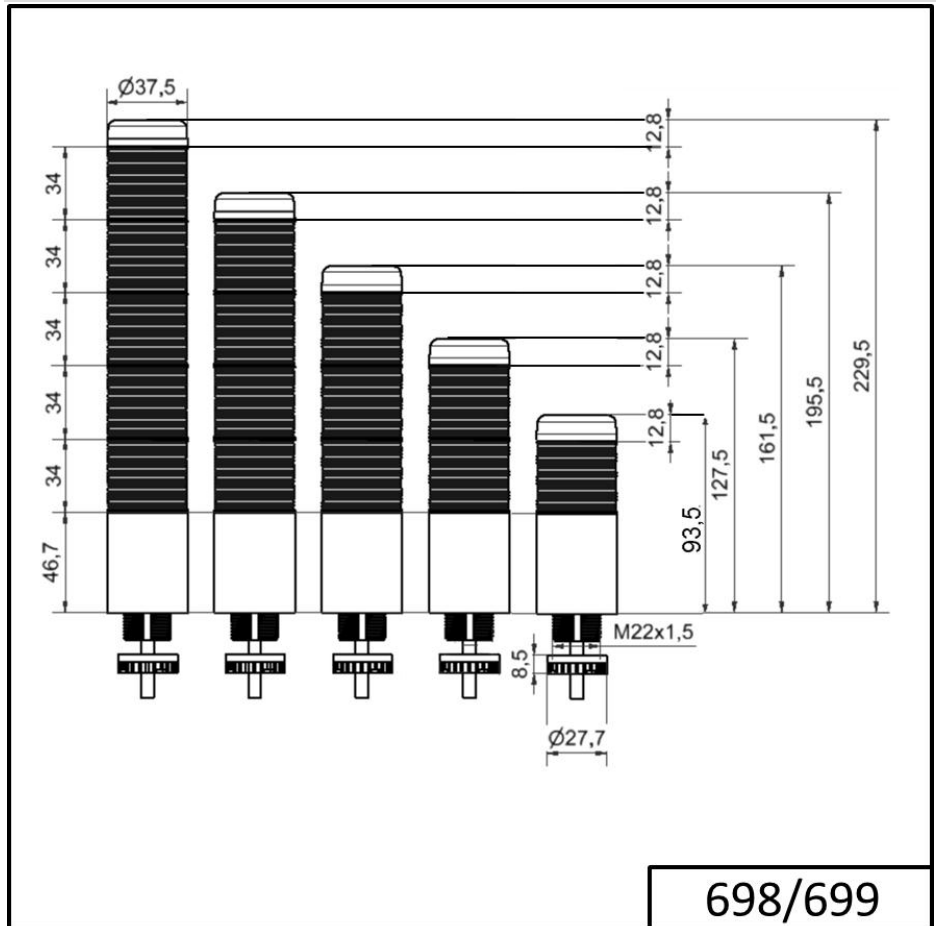

Completely pre-assembled Signal Towers / KOMPAKT 37
K37cl sr plug EM 24VAC/DC CL/GN/YE/RD

Part No.:	698.440.75
Series:	Kompakt 37

MECHANICAL DATA	
Height	209 mm
Diameter	38 mm
Materials	PC
Dome colour	Clear
Housing colour	Silver
Protection category	IP65
Connection	M12 plug 8-pole
Cable entry	Membrane grommet
Cable entry minimum	d = 1 mm
Cable entry maximum	d = 9 mm
Tension relief	Pull-out protection
Type of fixing	Built-in mounting
Service life optical	50,000 h maximum
Working temperature minimum	-20°C
Working temperature maximum	+50°C
UL Type Rating	Type 12 Type 4X
Weight with packaging	153 g
Product weight	101 g

ELECTRICAL DATA	
Operating voltage	24V
Operating voltage type	AC/DC
Operating voltage frequency	50Hz
Operating voltage tolerance	+/- 10%
Rated operational voltage	24 VDC
Rated operational current	135 mA
Rated inrush current	500 mA
Protection class	Protection class 2
Pollution degree	3 In the connection area: 2

OPTICAL DATA	
Light source	LED
Light colour	Green Red White Yellow
Optical signal image	Permanent

! For additional installation and mounting information, refer to the appropriate user guide at www.werma.com. This printed copy is for information only and is subject to alteration.

Completely pre-assembled Signal Towers / KOMPAKT 37
K37cl sr plug EM 24VAC/DC CL/GN/YE/RD

DRAWING

! For additional installation and mounting information, refer to the appropriate user guide at www.werma.com. This printed copy is for information only and is subject to alteration.