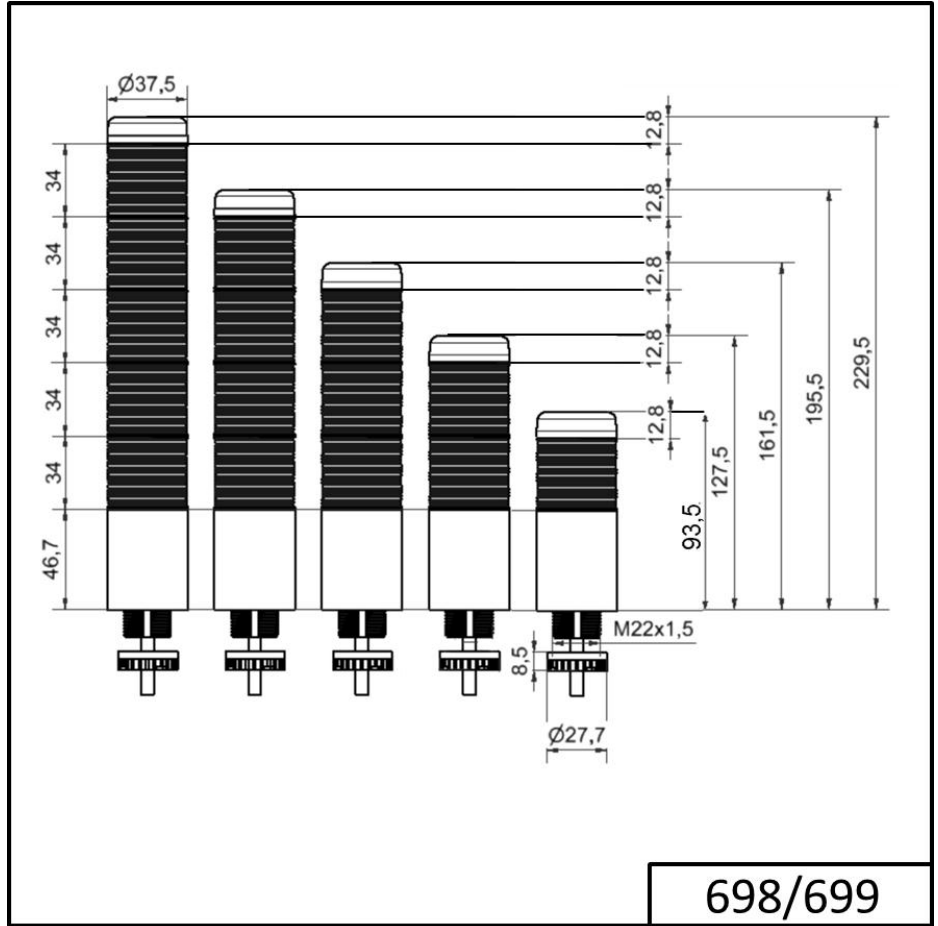

Completely pre-assembled Signal Towers / KOMPAKT 37

K37cl sr plug EM 24VAC/DC BU/GN/YE/RD

Part No.:	698.450.75
Series:	Kompakt 37

MECHANICAL DATA	
Height	209 mm
Diameter	38 mm
Materials	PC
Dome colour	Clear
Housing colour	Silver
Protection category	IP65
Connection	M12 plug 8-pole
Cable entry	Membrane grommet
Cable entry minimum	d = 1 mm
Cable entry maximum	d = 9 mm
Tension relief	Pull-out protection
Type of fixing	Built-in mounting
Service life optical	50,000 h maximum
Working temperature minimum	-20°C
Working temperature maximum	+50°C
UL Type Rating	Type 12 Type 4X
Weight with packaging	153 g
Product weight	101 g

ELECTRICAL DATA	
Operating voltage	24V
Operating voltage type	AC/DC
Operating voltage frequency	50Hz
Operating voltage tolerance	+/- 10%
Rated operational voltage	24 VDC
Rated operational current	135 mA
Rated inrush current	500 mA
Protection class	Protection class 2
Pollution degree	3 In the connection area: 2

OPTICAL DATA	
Light source	LED
Light colour	Blue Green Red Yellow
Optical signal image	Permanent

! For additional installation and mounting information, refer to the appropriate user guide at www.werma.com. This printed copy is for information only and is subject to alteration.

Completely pre-assembled Signal Towers / KOMPAKT 37
K37cl sr plug EM 24VAC/DC BU/GN/YE/RD

DRAWING

For additional installation and mounting information, refer to the appropriate user guide at www.werma.com. This printed copy is for information only and is subject to alteration.