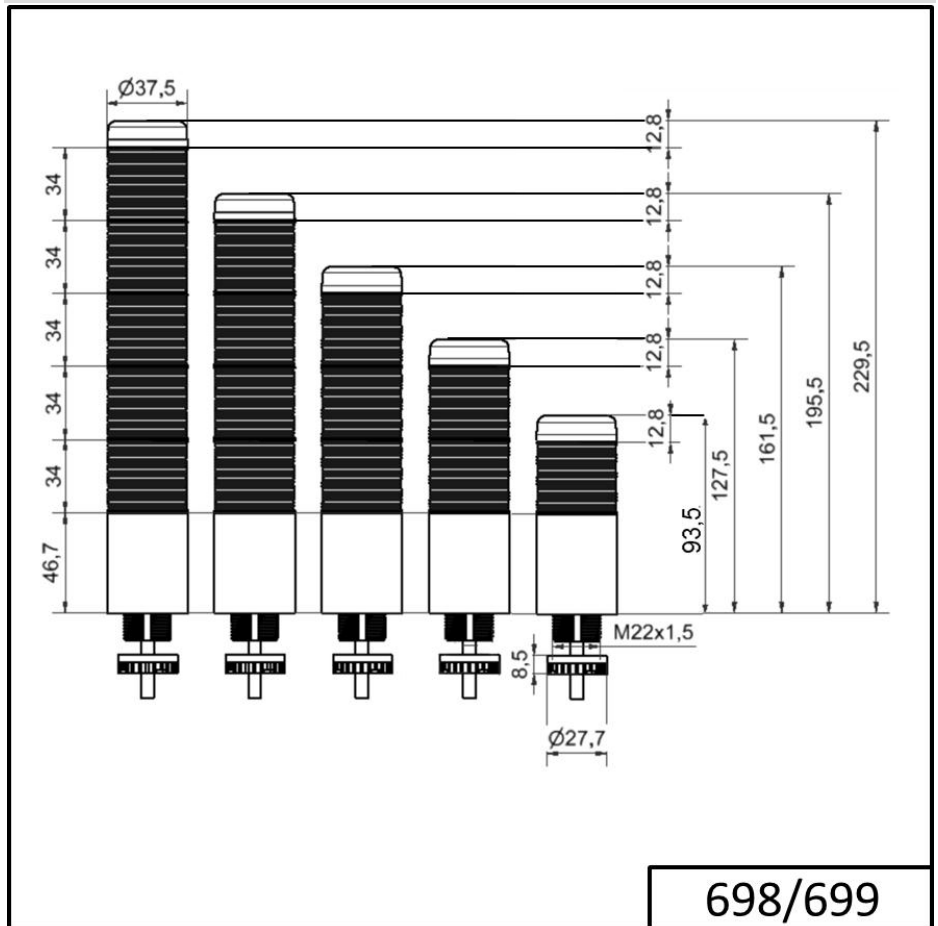

Completely pre-assembled Signal Towers / KOMPAKT 37
K37cl sr cable EM 24VAC/DC BU/CL/GN/YE/R

Part No.:	698.360.75
Series:	Kompakt 37

MECHANICAL DATA	
Height	243 mm
Diameter	38 mm
Materials	PC
Dome colour	Clear
Housing colour	Silver
Protection category	IP65
Connection	Cable
cross-sectional area maximum	0,34mm ² / 22AWG
Cable entry	Membrane grommet
Cable entry minimum	d = 1 mm
Cable entry maximum	d = 9 mm
Cable length	2000 mm
Tension relief	Pull-out protection
Type of fixing	Built-in mounting
Service life optical	50,000 h maximum
Working temperature minimum	-20°C
Working temperature maximum	+50°C
UL Type Rating	Type 12 Type 4X
Weight with packaging	255 g
Product weight	205 g

ELECTRICAL DATA	
Operating voltage	24V
Operating voltage type	AC/DC
Operating voltage frequency	50Hz
Operating voltage tolerance	+/- 10%
Rated operational voltage	24 VDC
Rated operational current	175 mA
Rated inrush current	500 mA
Protection class	Protection class 2
Pollution degree	3 In the connection area: 2

OPTICAL DATA	
Light source	LED

For additional installation and mounting information, refer to the appropriate user guide at www.werma.com. This printed copy is for information only and is subject to alteration.

Completely pre-assembled Signal Towers / KOMPAKT 37
K37cl sr cable EM 24VAC/DC BU/CL/GN/YE/R

Light colour	Blue Green Red White Yellow
Optical signal image	Permanent

DRAWING

! For additional installation and mounting information, refer to the appropriate user guide at www.werma.com. This printed copy is for information only and is subject to alteration.