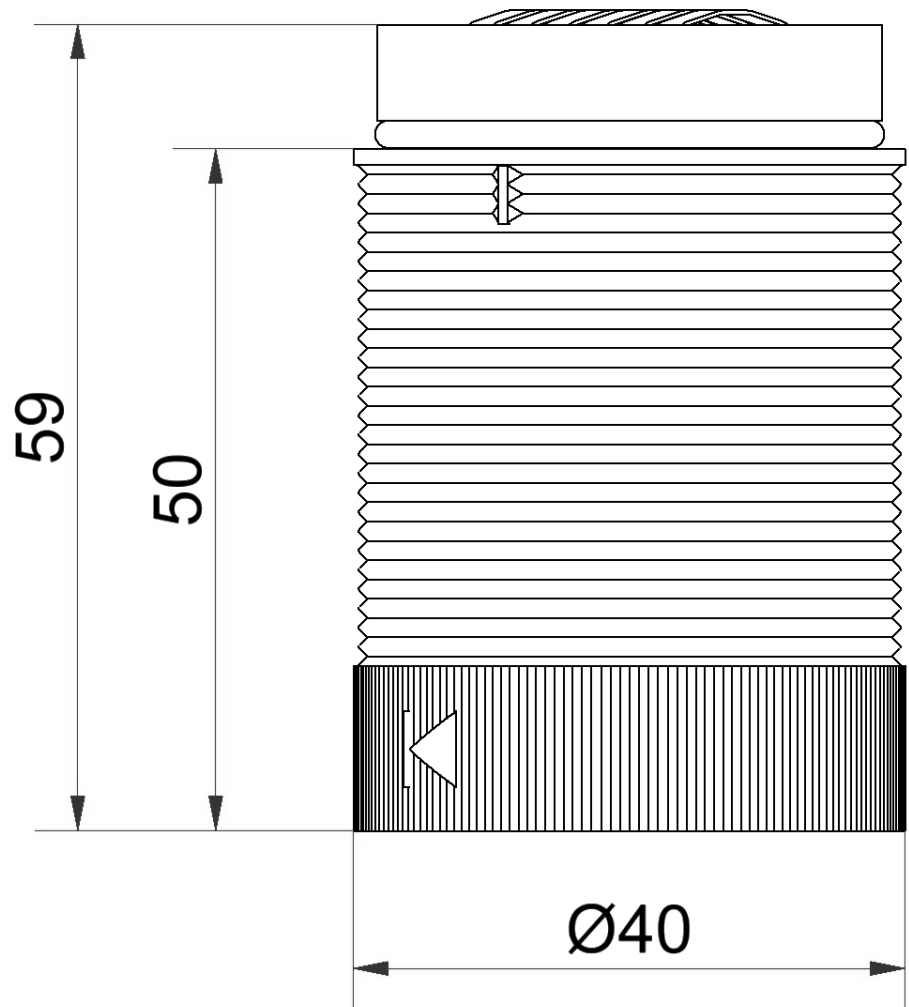

KombiSIGN 40 / ClassicLOOK
TwinLIGHT Classic 24VAC/DC GN

DRAWING

! For additional installation and mounting information, refer to the appropriate user guide at www.werma.com. This printed copy is for information only and is subject to alteration.