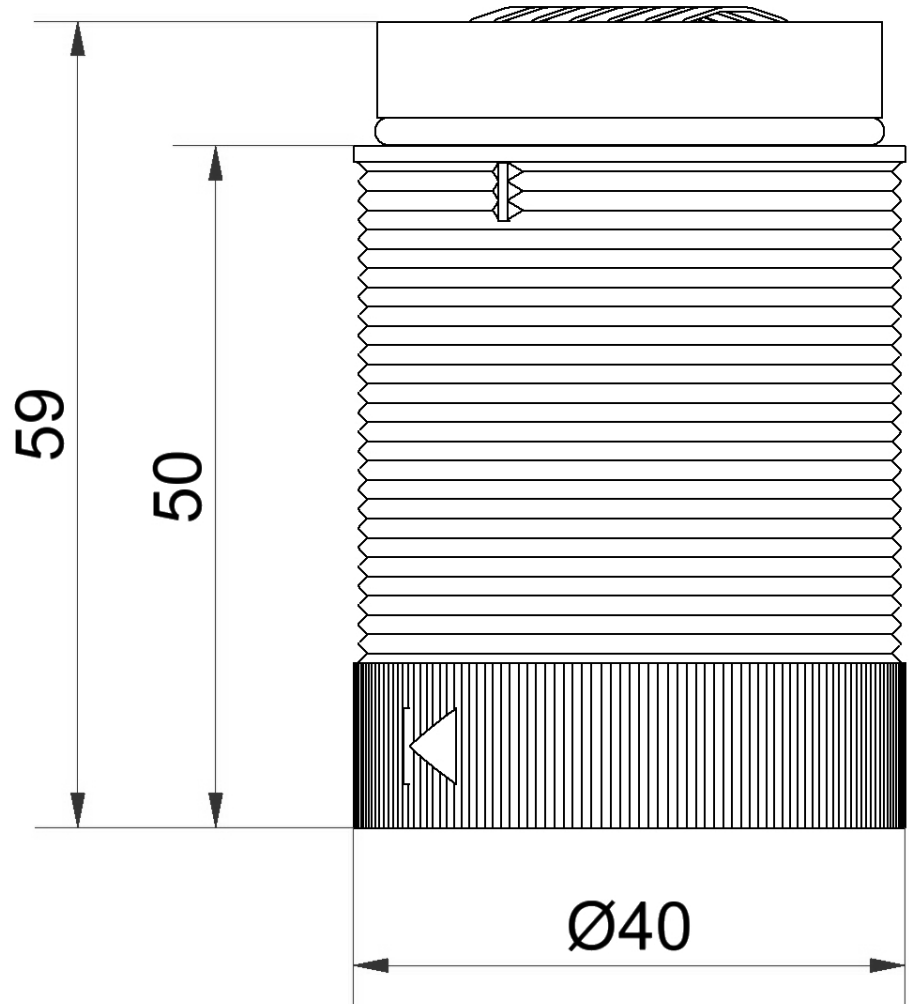

KombiSIGN 40 / ClassicLOOK

TwinLIGHT Classic 24VAC/DC YE

DRAWING

For additional installation and mounting information, refer to the appropriate user guide at www.werma.com. This printed copy is for information only and is subject to alteration.